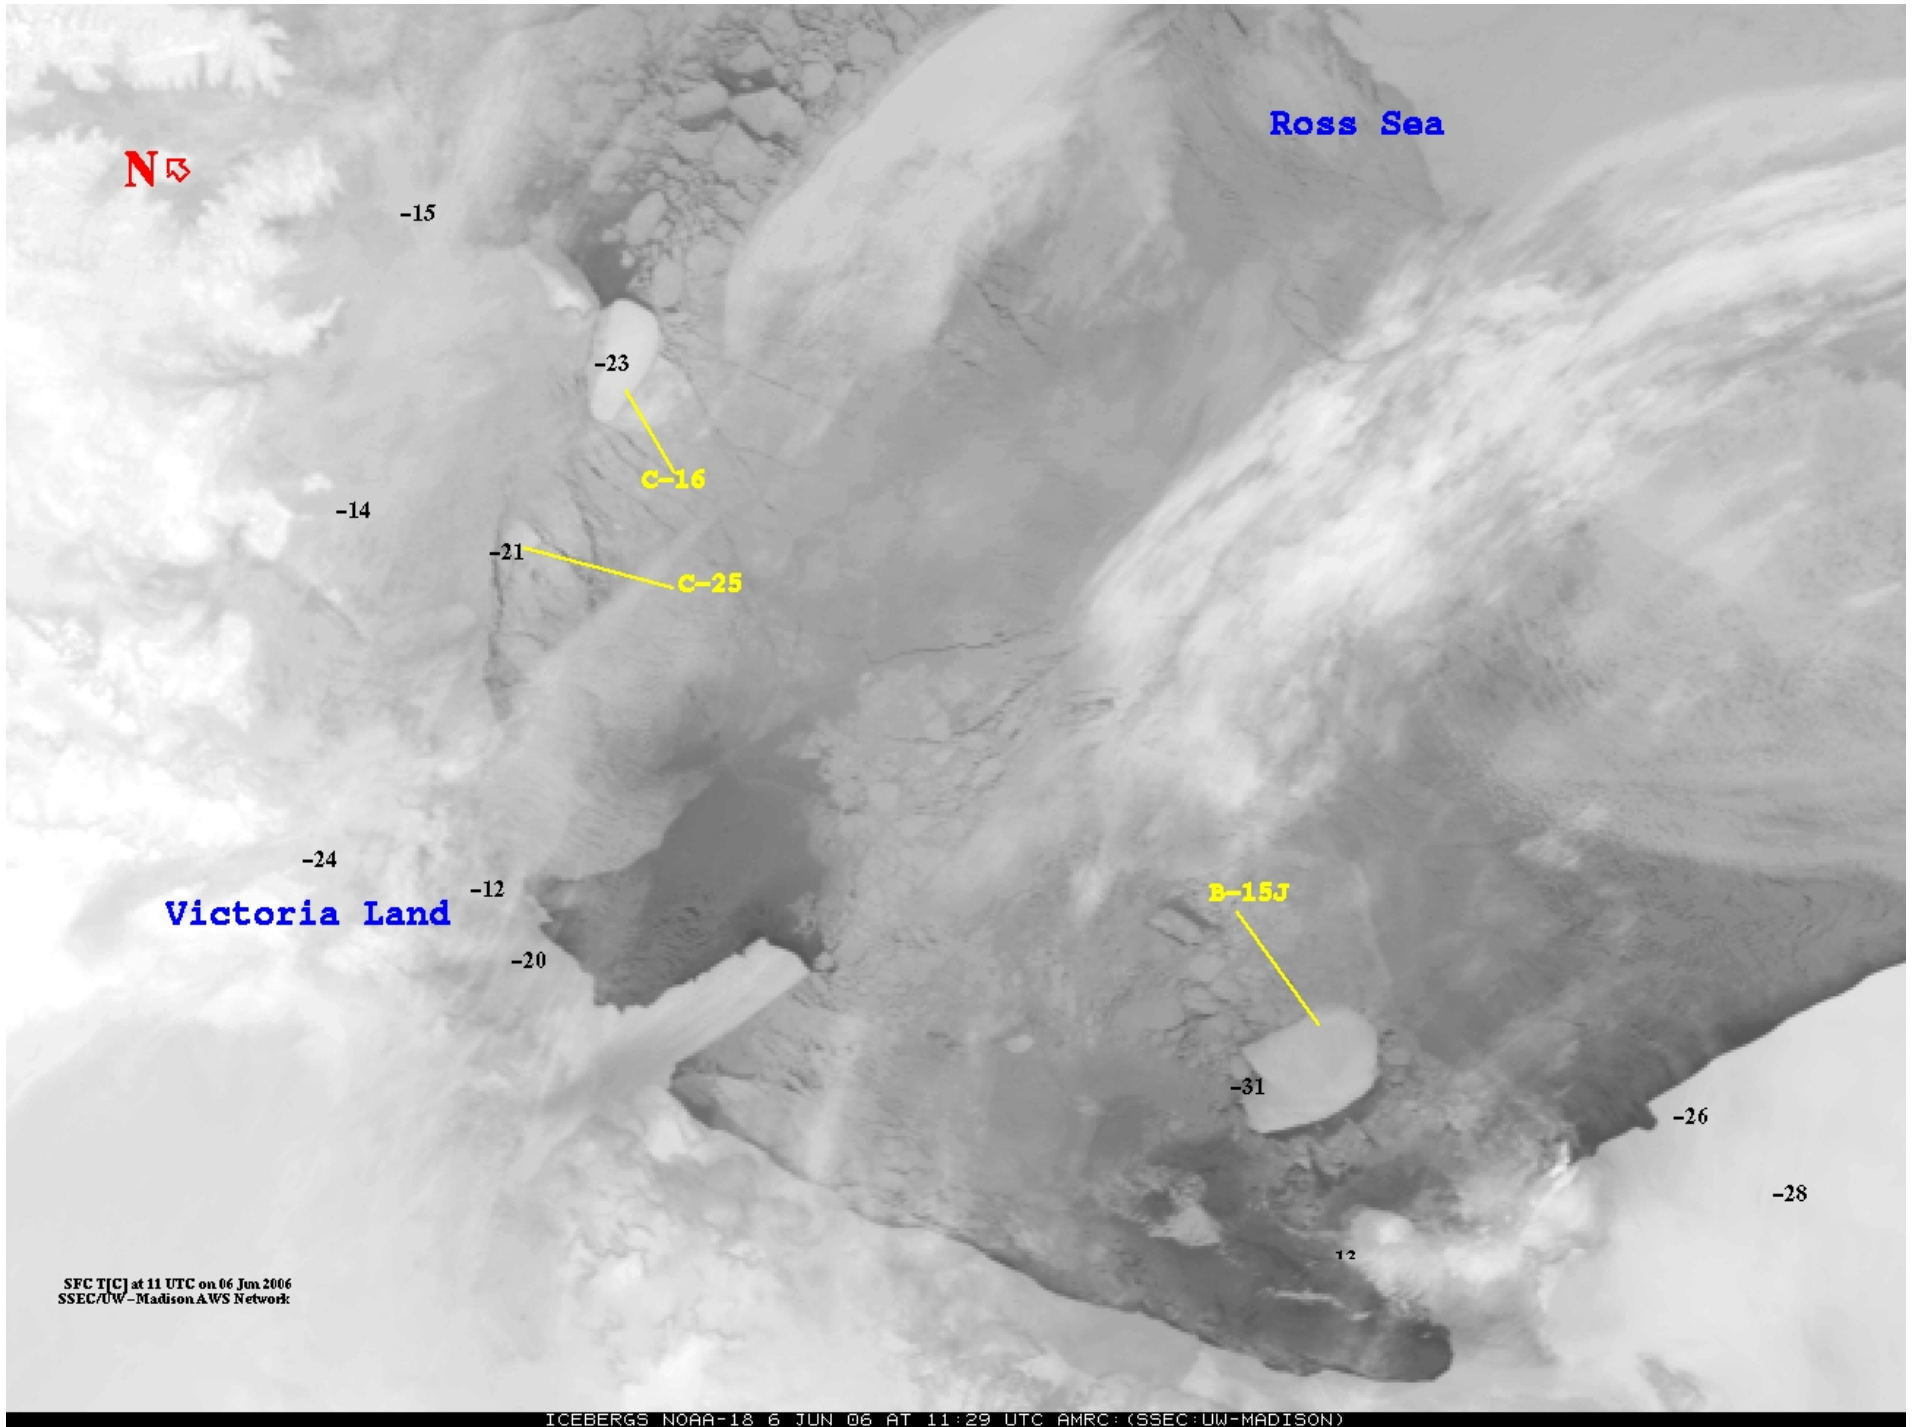

# Outline

- Ross Ice Shelf
  - C-16, C-25, B-15J, B-15A
- Ronne Ice Shelf
  - A-43D, A-23A, A-22, B-15D, D-19
- Larsen Ice Shelf
  - A-43D, A-43F, A-53A, B-15D, D-19

SFC T[C] at 11 UTC on 06 Jun 2006  
SSEC/UW-Madison AWS Network

Polar Plateau

Ross Sea

Ross Ice Shelf

SFC T[C] at 12 UTC on 29 Jun 2006  
SSEC/UW-Madison AWS Network

SFC T[C] at 18 UTC on 27 Jul 2006  
SSEC/UW - Madison AWS Network

SFC T[C] at 12 UTC on 01 Nov 2006  
SSEC/UW-MadisonAWS Network