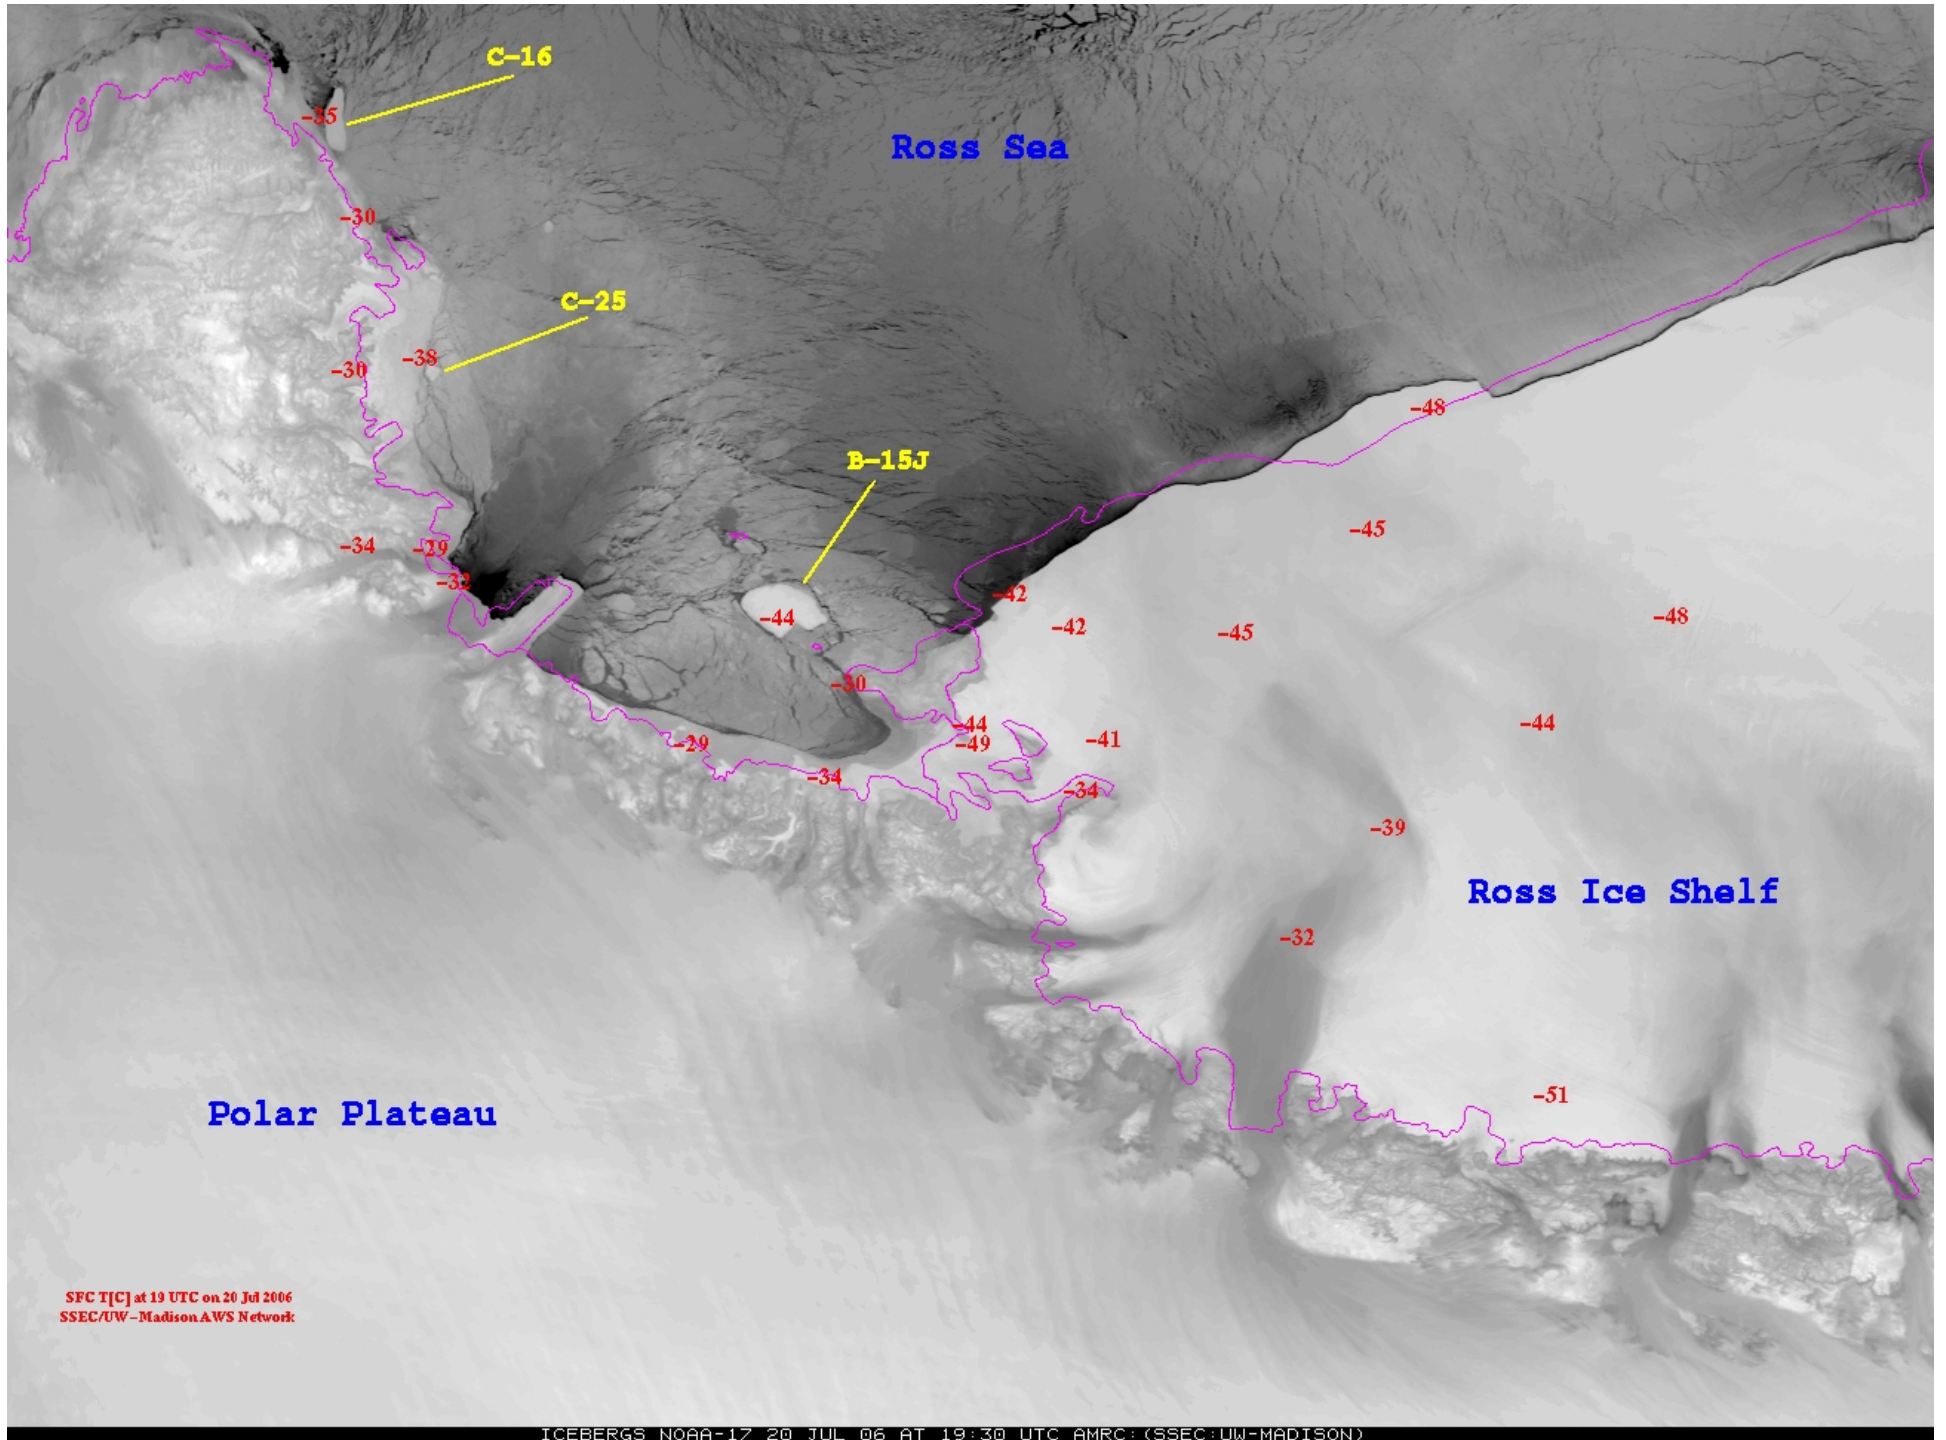

# Outline

- Ross Ice Shelf
  - C-16, C-25, B-15J, B-15A
- Ronne Ice Shelf
  - A-43D, A-23A, A-22, B-15D, D-19
- Larsen Ice Shelf
  - A-43D, A-43F, A-53A, B-15D, D-19

SFC T[C] at 11 UTC on 06 Jun 2006  
SSEC/UW-Madison AWS Network

Polar Plateau

Ross Sea

Ross Ice Shelf

SFC T[C] at 12 UTC on 29 Jun 2006  
SSEC/UW-Madison AWS Network

SFC T[C] at 18 UTC on 27 Jul 2006  
SSEC/UW - Madison AWS Network

SFC T[C] at 12 UTC on 01 Nov 2006  
SSEC/UW-MadisonAWS Network