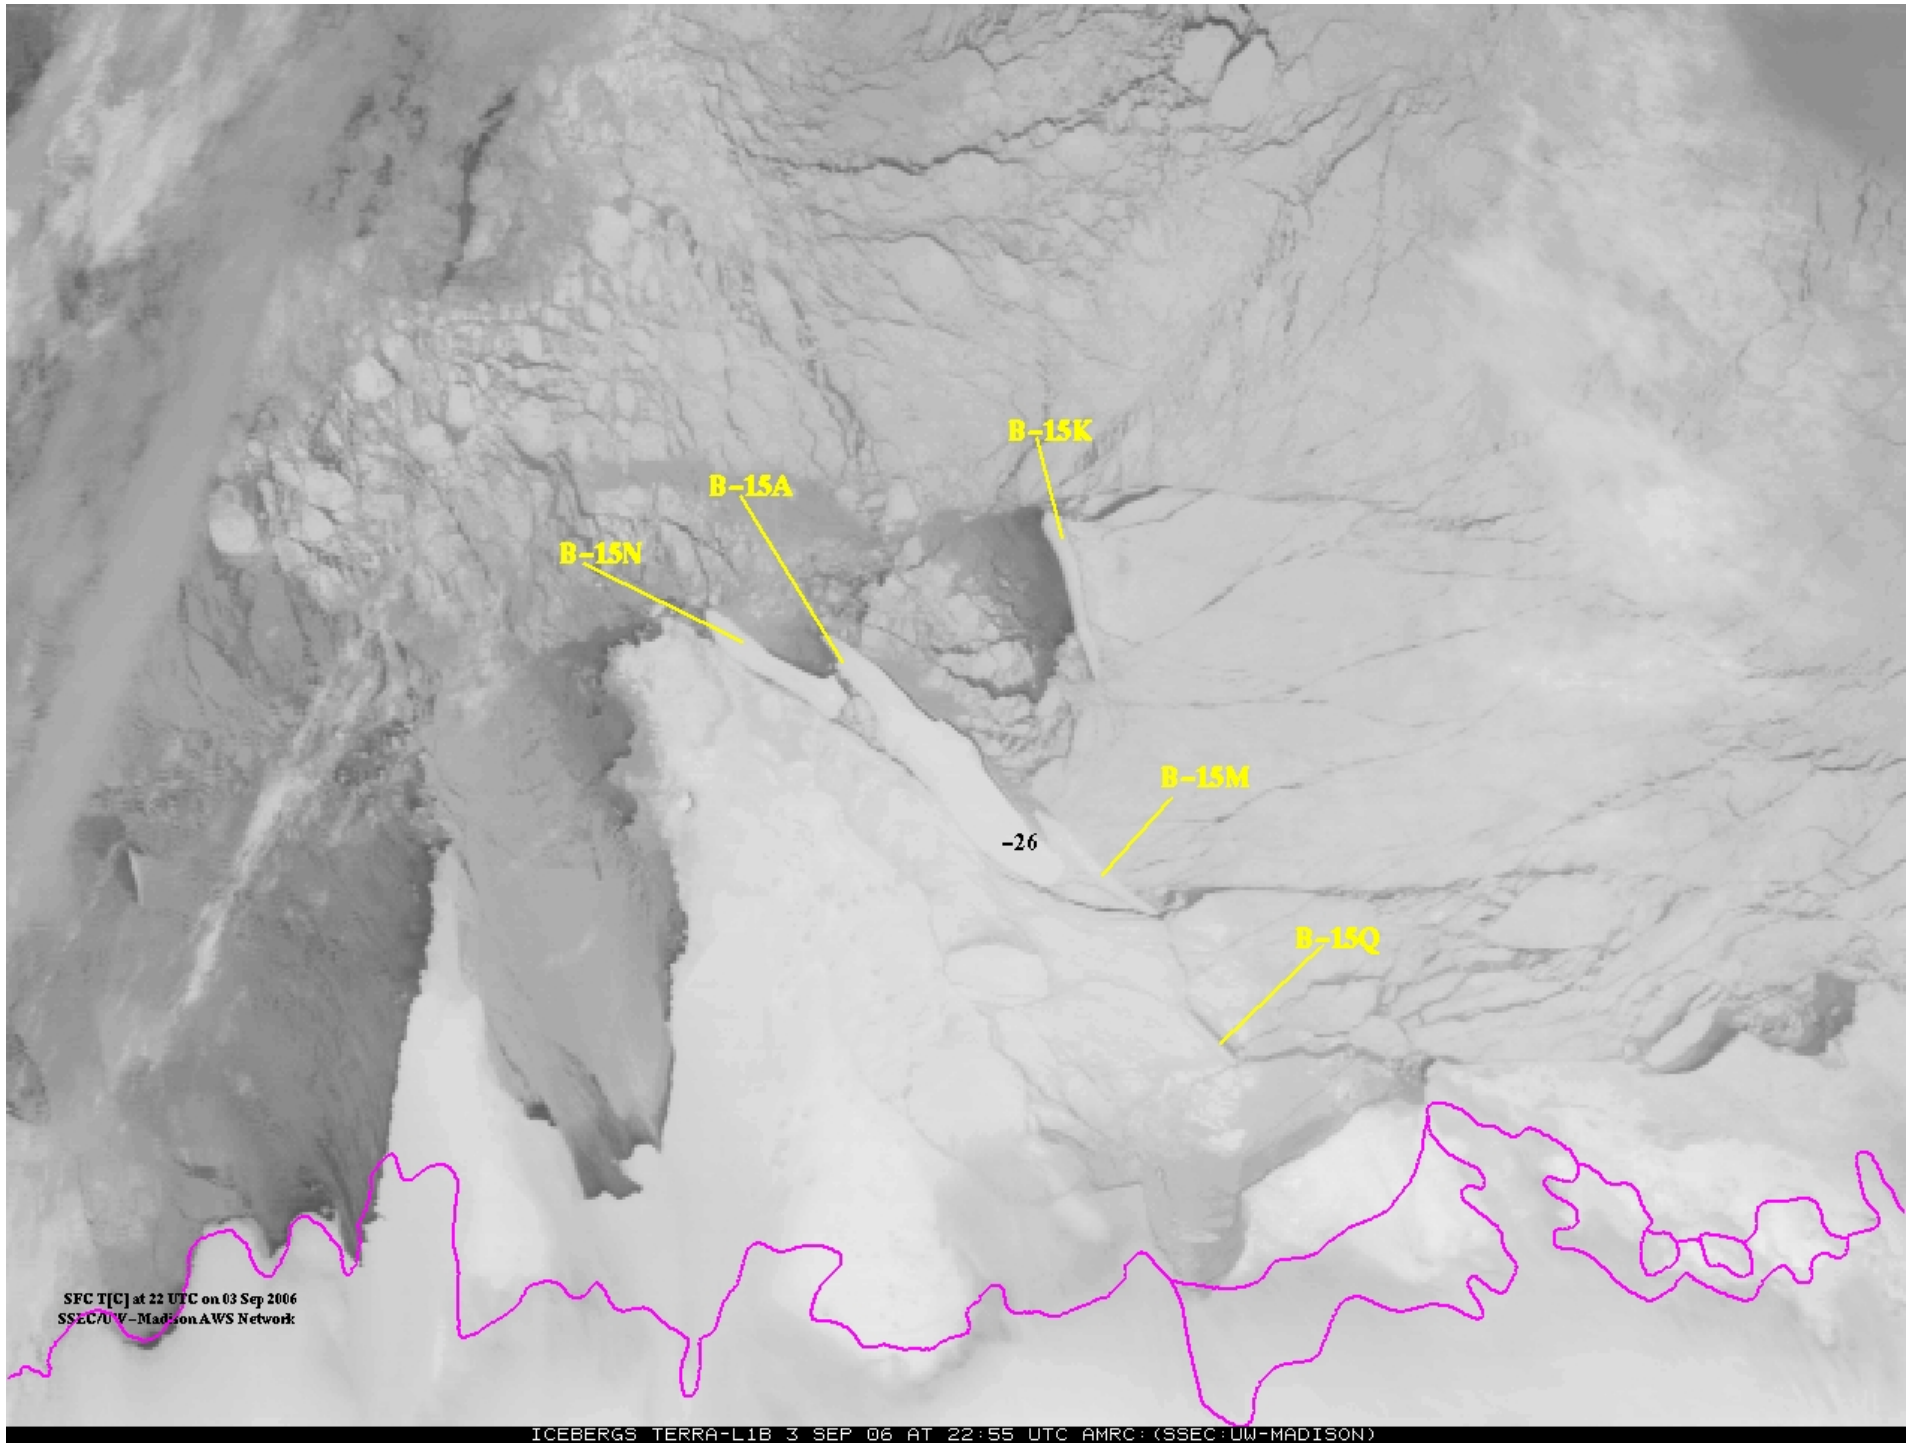

-14

-17

Ross Ice Shelf

-22

SFC T[C] at 19 UTC on 06 Apr 2007  
SSEC/UW-Madison AWS Network

SFC T[C] at 17 UTC on 19 Jul 2006  
SSEC/UW-Madison AWS Network

SFC T[C] at 22 UTC on 03 Sep 2006  
SSEC/UV-Madison AWS Network

SFC T[C] at 14 UTC on 19 Sep 2006  
SSEC/UW-Madison AWS Network

18

18

SFC T[C] at 7 UTC on 05 Jun 2007  
SSEC/UW-Madison AWS Network

SFC TIC] at 18 UTC on 20 Dec 2006  
SSEC/UW-Madison AWS Network

SFC T[C] at 4 UTC on 08 May 2007  
SSEC/UW-Madison AWS Network