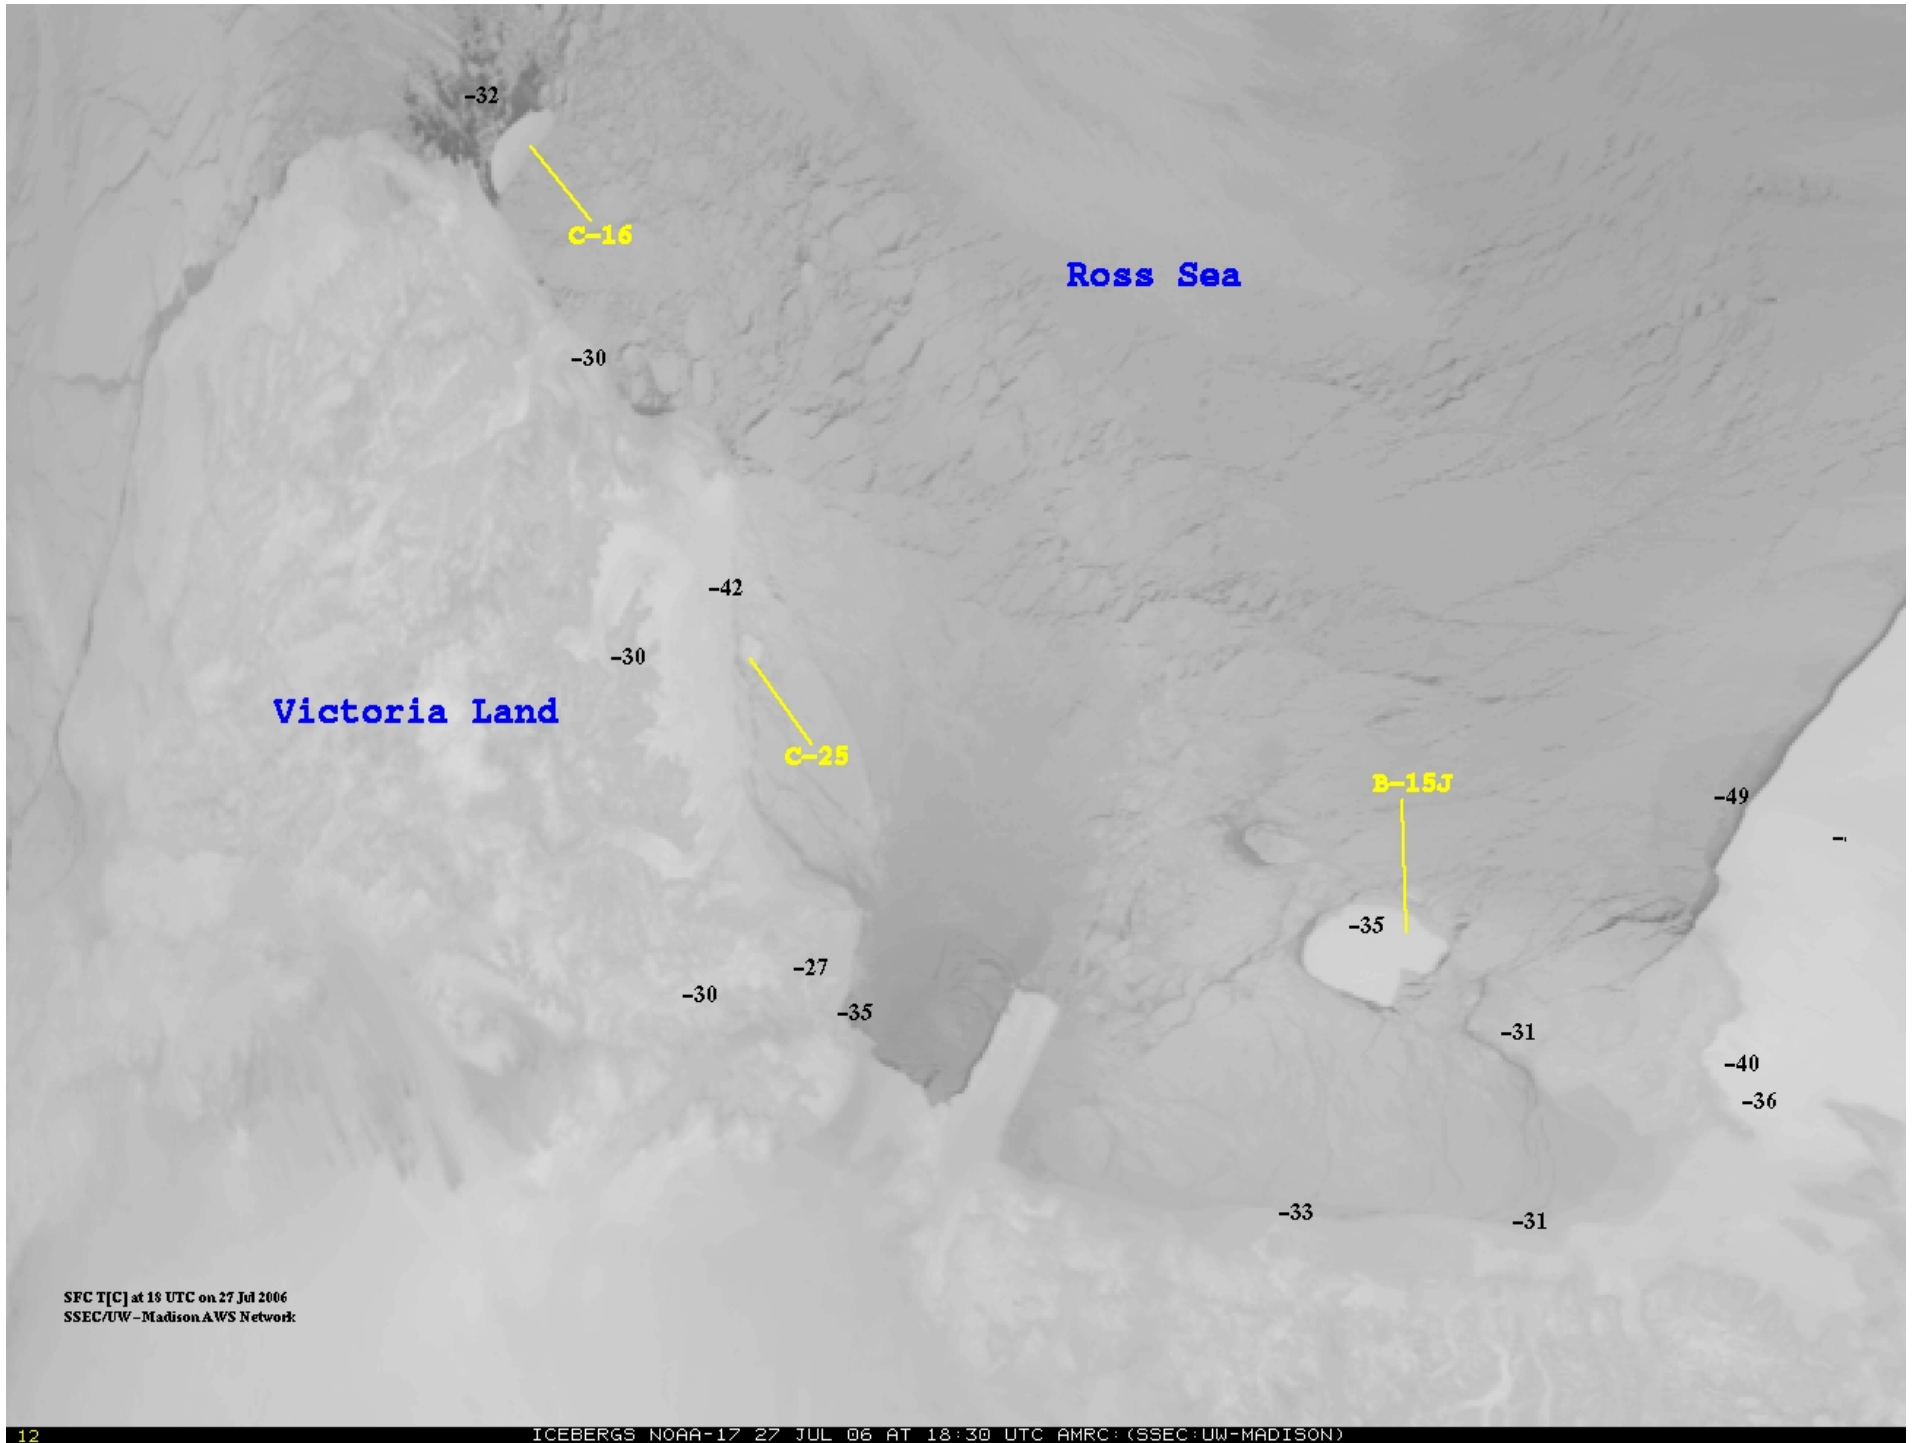

Polar Plateau

Ross Sea

Ross Ice Shelf

SFC T[C] at 12 UTC on 29 Jun 2006  
SSEC/UW-Madison AWS Network

SFC T[C] at 18 UTC on 27 Jul 2006  
SSEC/UW - Madison AWS Network

SFC T[C] at 12 UTC on 01 Nov 2006  
SSEC/UW-MadisonAWS Network

SFC T[C] at 12 UTC on 13 Nov 2006  
SSEC/UW-Madison AWS Network

SFC T[C] at 16 UTC on 07 Dec 2006  
SSEC/UW-Madison AWS Network

SFC I[C] at 7 UTC on 01 Feb 2007  
SSEC/UW-Madison AWS Network

SFC T[C] at 19 UTC on 05 Feb 2007  
SSEC/UW-Madison AWS Network