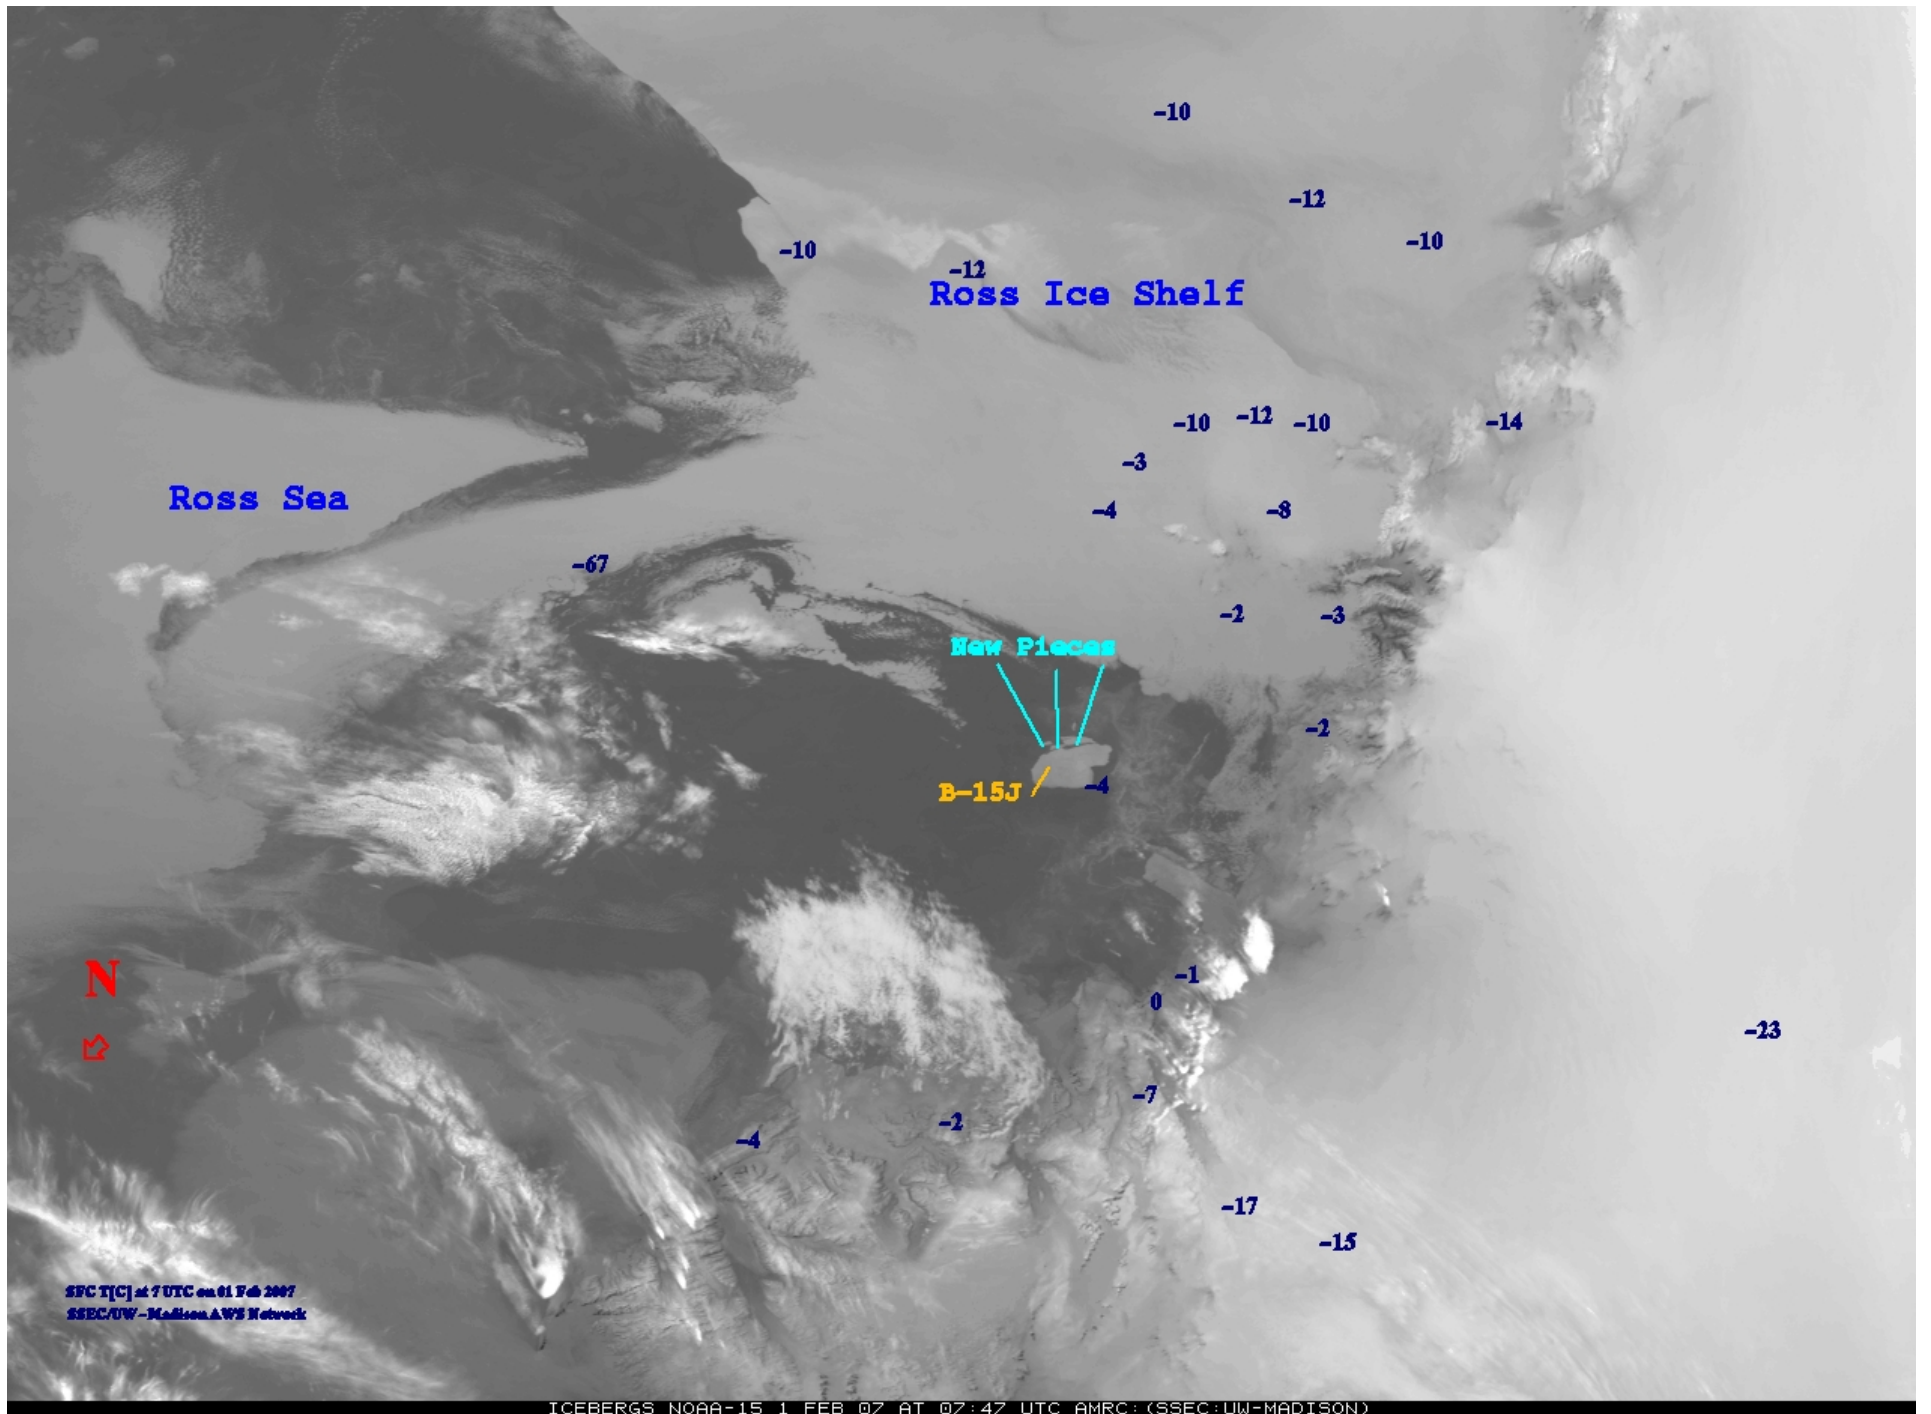

# Outline

- Ross Ice Shelf
  - C-16, C-25, B-15J, B-15A
- Ronne Ice Shelf
  - A-43D, A-23A, A-22, B-15D, D-19
- Larsen Ice Shelf
  - A-43D, A-43F, A-53A, B-15D, D-19

SFC T[C] at 11 UTC on 06 Jun 2006  
SSEC/UW-Madison AWS Network

Polar Plateau

Ross Sea

Ross Ice Shelf

SFC T[C] at 12 UTC on 29 Jun 2006  
SSEC/UW-Madison AWS Network

SFC T[C] at 18 UTC on 27 Jul 2006  
SSEC/UW - Madison AWS Network

SFC T[C] at 12 UTC on 01 Nov 2006  
SSEC/UW-MadisonAWS Network

SFC T[C] at 12 UTC on 13 Nov 2006  
SSEC/UW-Madison AWS Network

SFC T[C] at 16 UTC on 07 Dec 2006  
SSEC/UW-Madison AWS Network

SFC I[C] at 7 UTC on 01 Feb 2007  
SSEC/UW-Madison AWS Network

SFC T[C] at 19 UTC on 05 Feb 2007  
SSEC/UW-Madison AWS Network