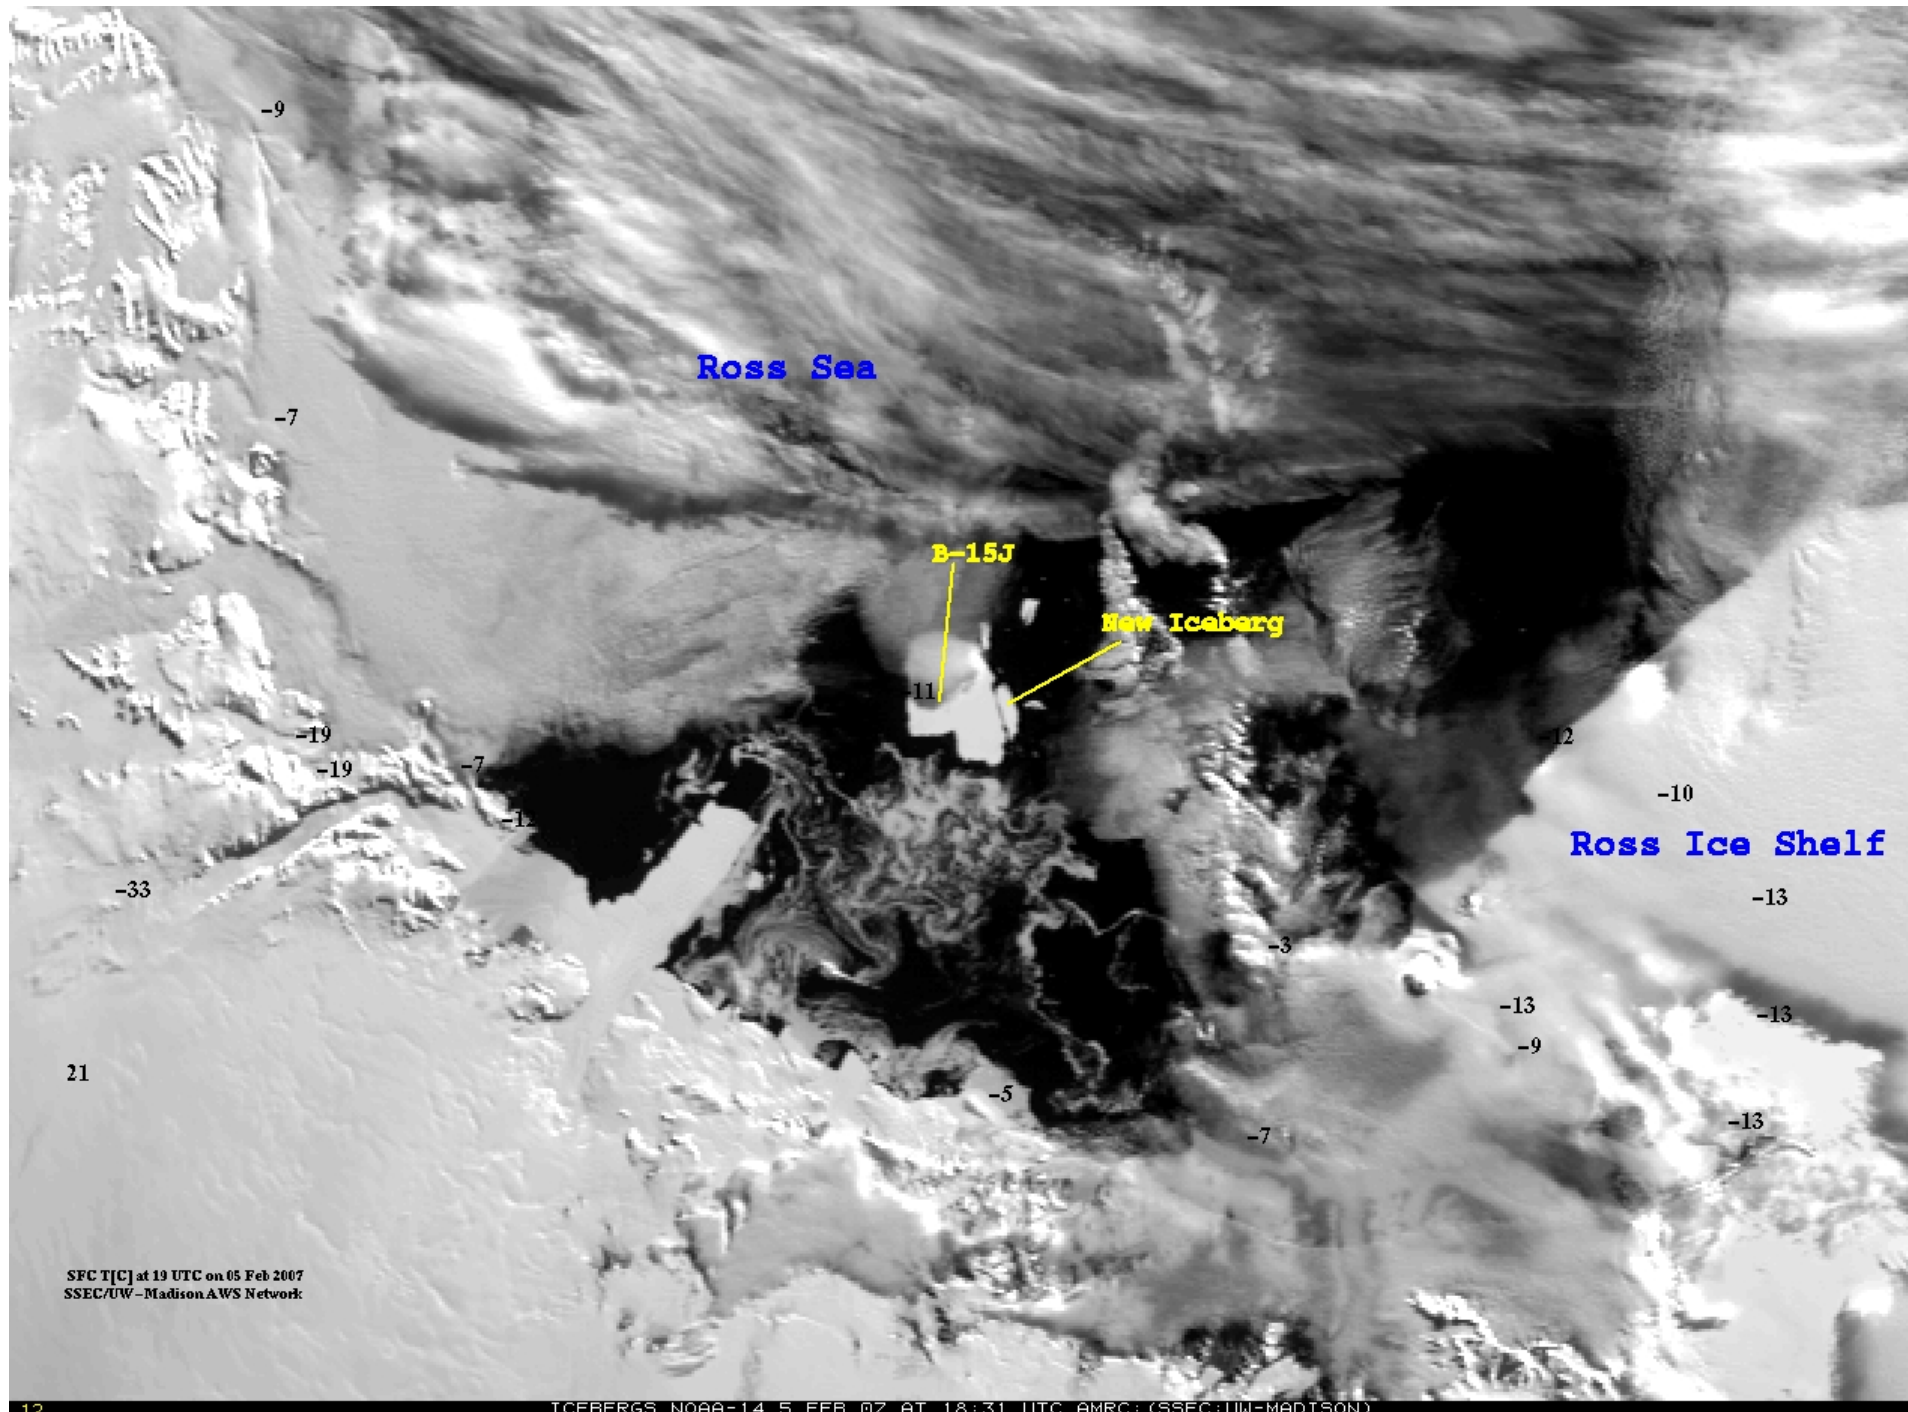

# Outline

- Ross Ice Shelf
  - C-16, C-25, B-15J, B-15A
- Ronne Ice Shelf
  - A-43D, A-23A, A-22, B-15D, D-19
- Larsen Ice Shelf
  - A-43D, A-43F, A-53A, B-15D, D-19

SFC T[C] at 11 UTC on 06 Jun 2006  
SSEC/UW-Madison AWS Network

Polar Plateau

Ross Sea

Ross Ice Shelf

SFC T[C] at 12 UTC on 29 Jun 2006  
SSEC/UW-Madison AWS Network

SFC T[C] at 18 UTC on 27 Jul 2006  
SSEC/UW - Madison AWS Network

SFC T[C] at 12 UTC on 01 Nov 2006  
SSEC/UW-MadisonAWS Network

SFC T[C] at 12 UTC on 13 Nov 2006  
SSEC/UW-Madison AWS Network

SFC T[C] at 16 UTC on 07 Dec 2006  
SSEC/UW-Madison AWS Network

SFC I[C] at 7 UTC on 01 Feb 2007  
SSEC/UW-Madison AWS Network

SFC T[C] at 19 UTC on 05 Feb 2007  
SSEC/UW-Madison AWS Network