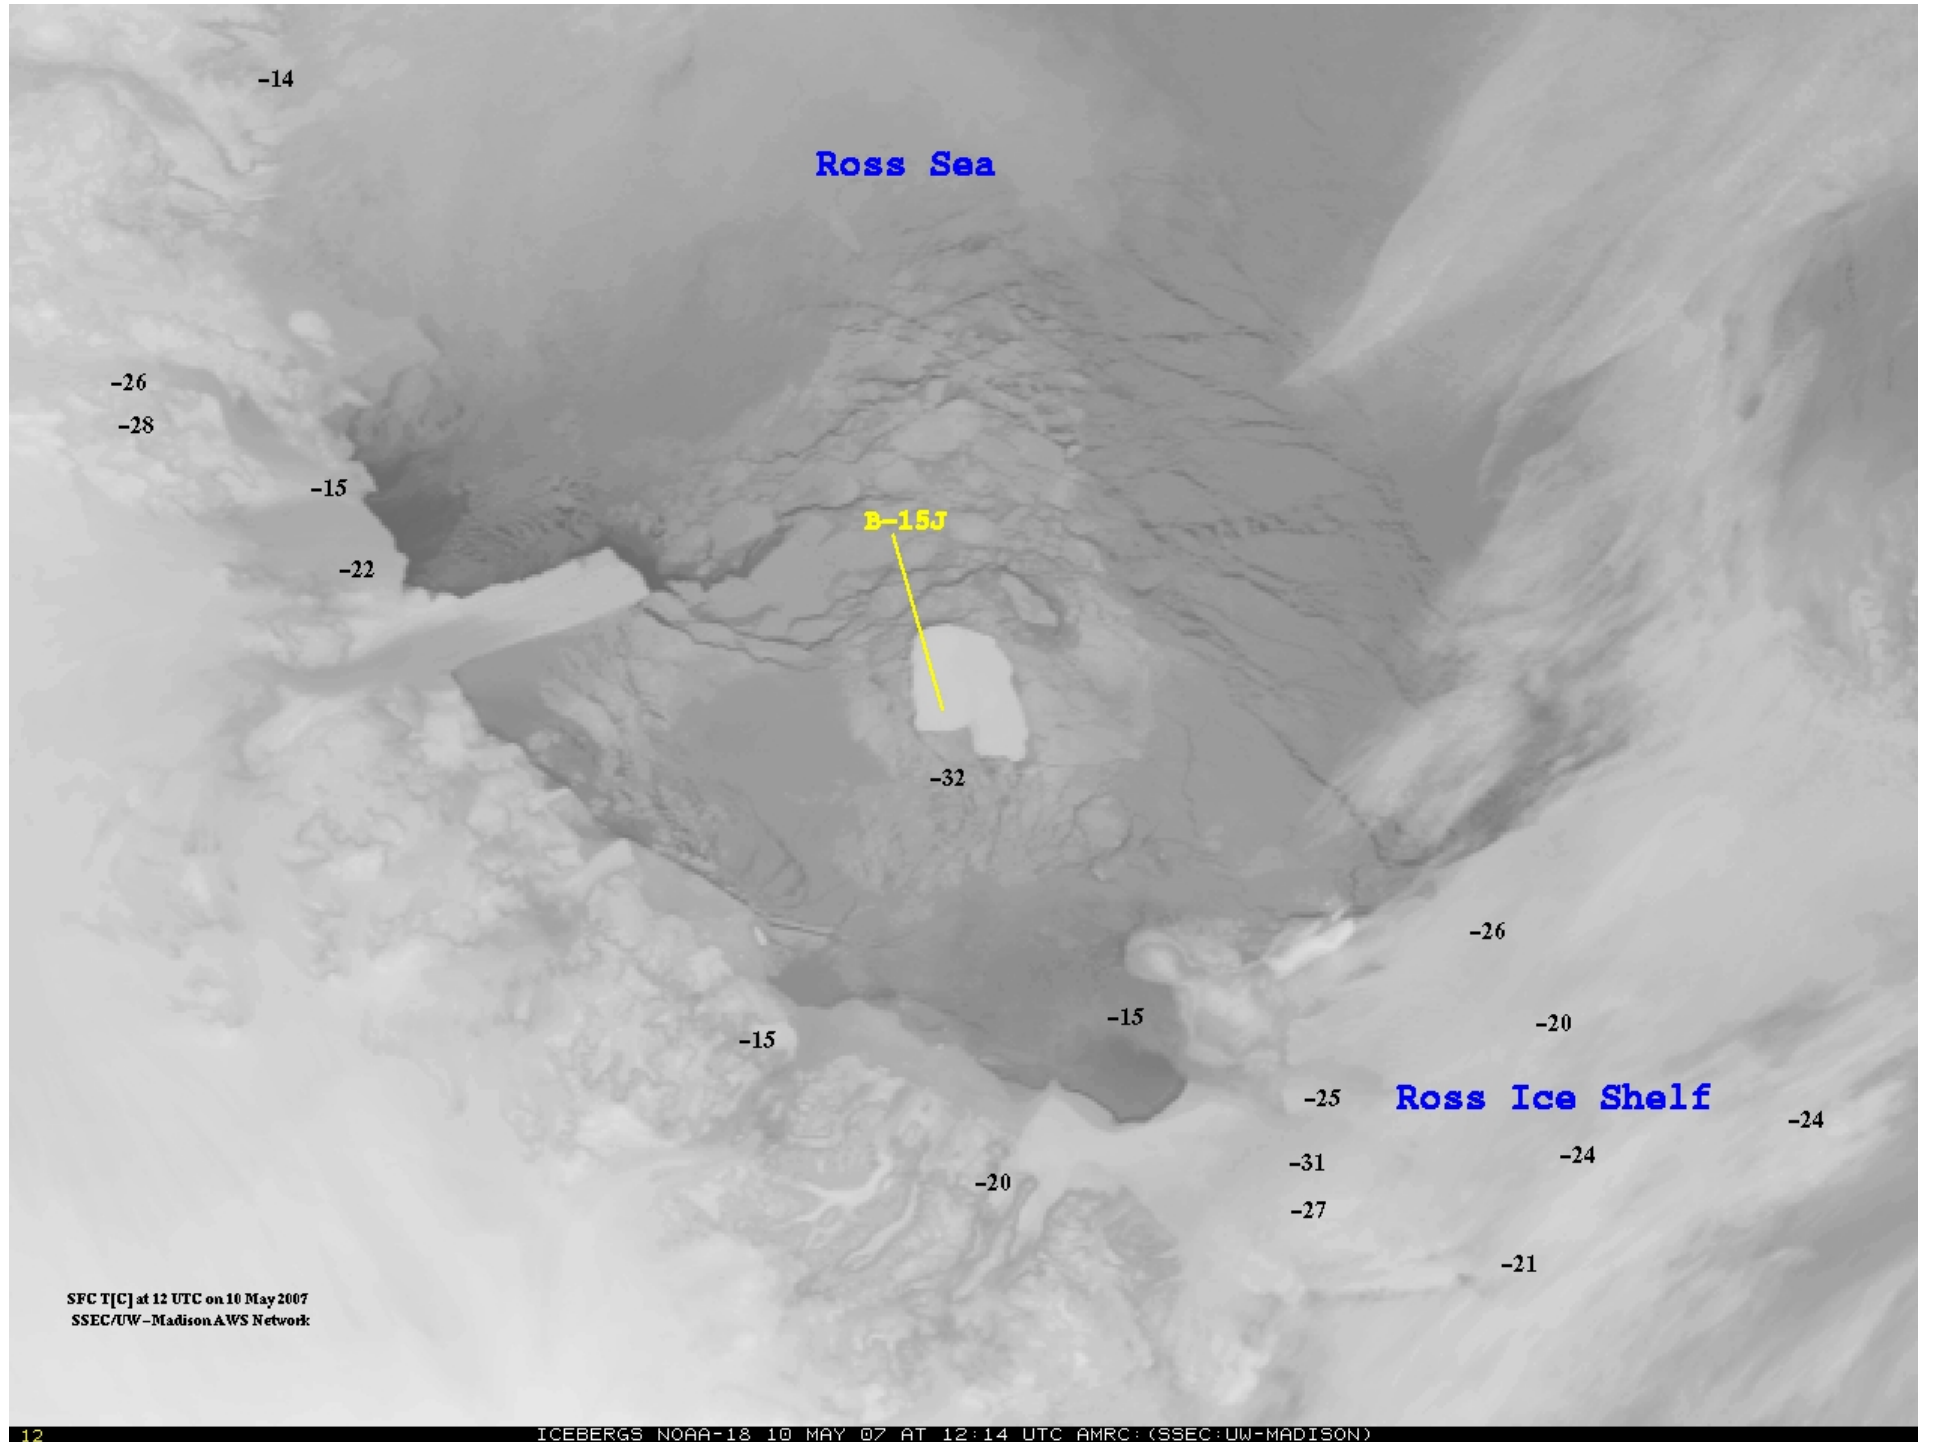

-14

-17

Ross Ice Shelf

-22

SFC T[C] at 19 UTC on 06 Apr 2007  
SSEC/UW-Madison AWS Network

SFC T[C] at 17 UTC on 19 Jul 2006  
SSEC/UW-Madison AWS Network

SFC T[C] at 22 UTC on 03 Sep 2006  
SSEC/UV-Madison AWS Network

SFC T[C] at 14 UTC on 19 Sep 2006  
SSEC/UW-Madison AWS Network

18

18

SFC T[C] at 7 UTC on 05 Jun 2007  
SSEC/UW-Madison AWS Network

SFC TIC] at 18 UTC on 20 Dec 2006  
SSEC/UW-Madison AWS Network

SFC T[C] at 4 UTC on 08 May 2007  
SSEC/UW-Madison AWS Network