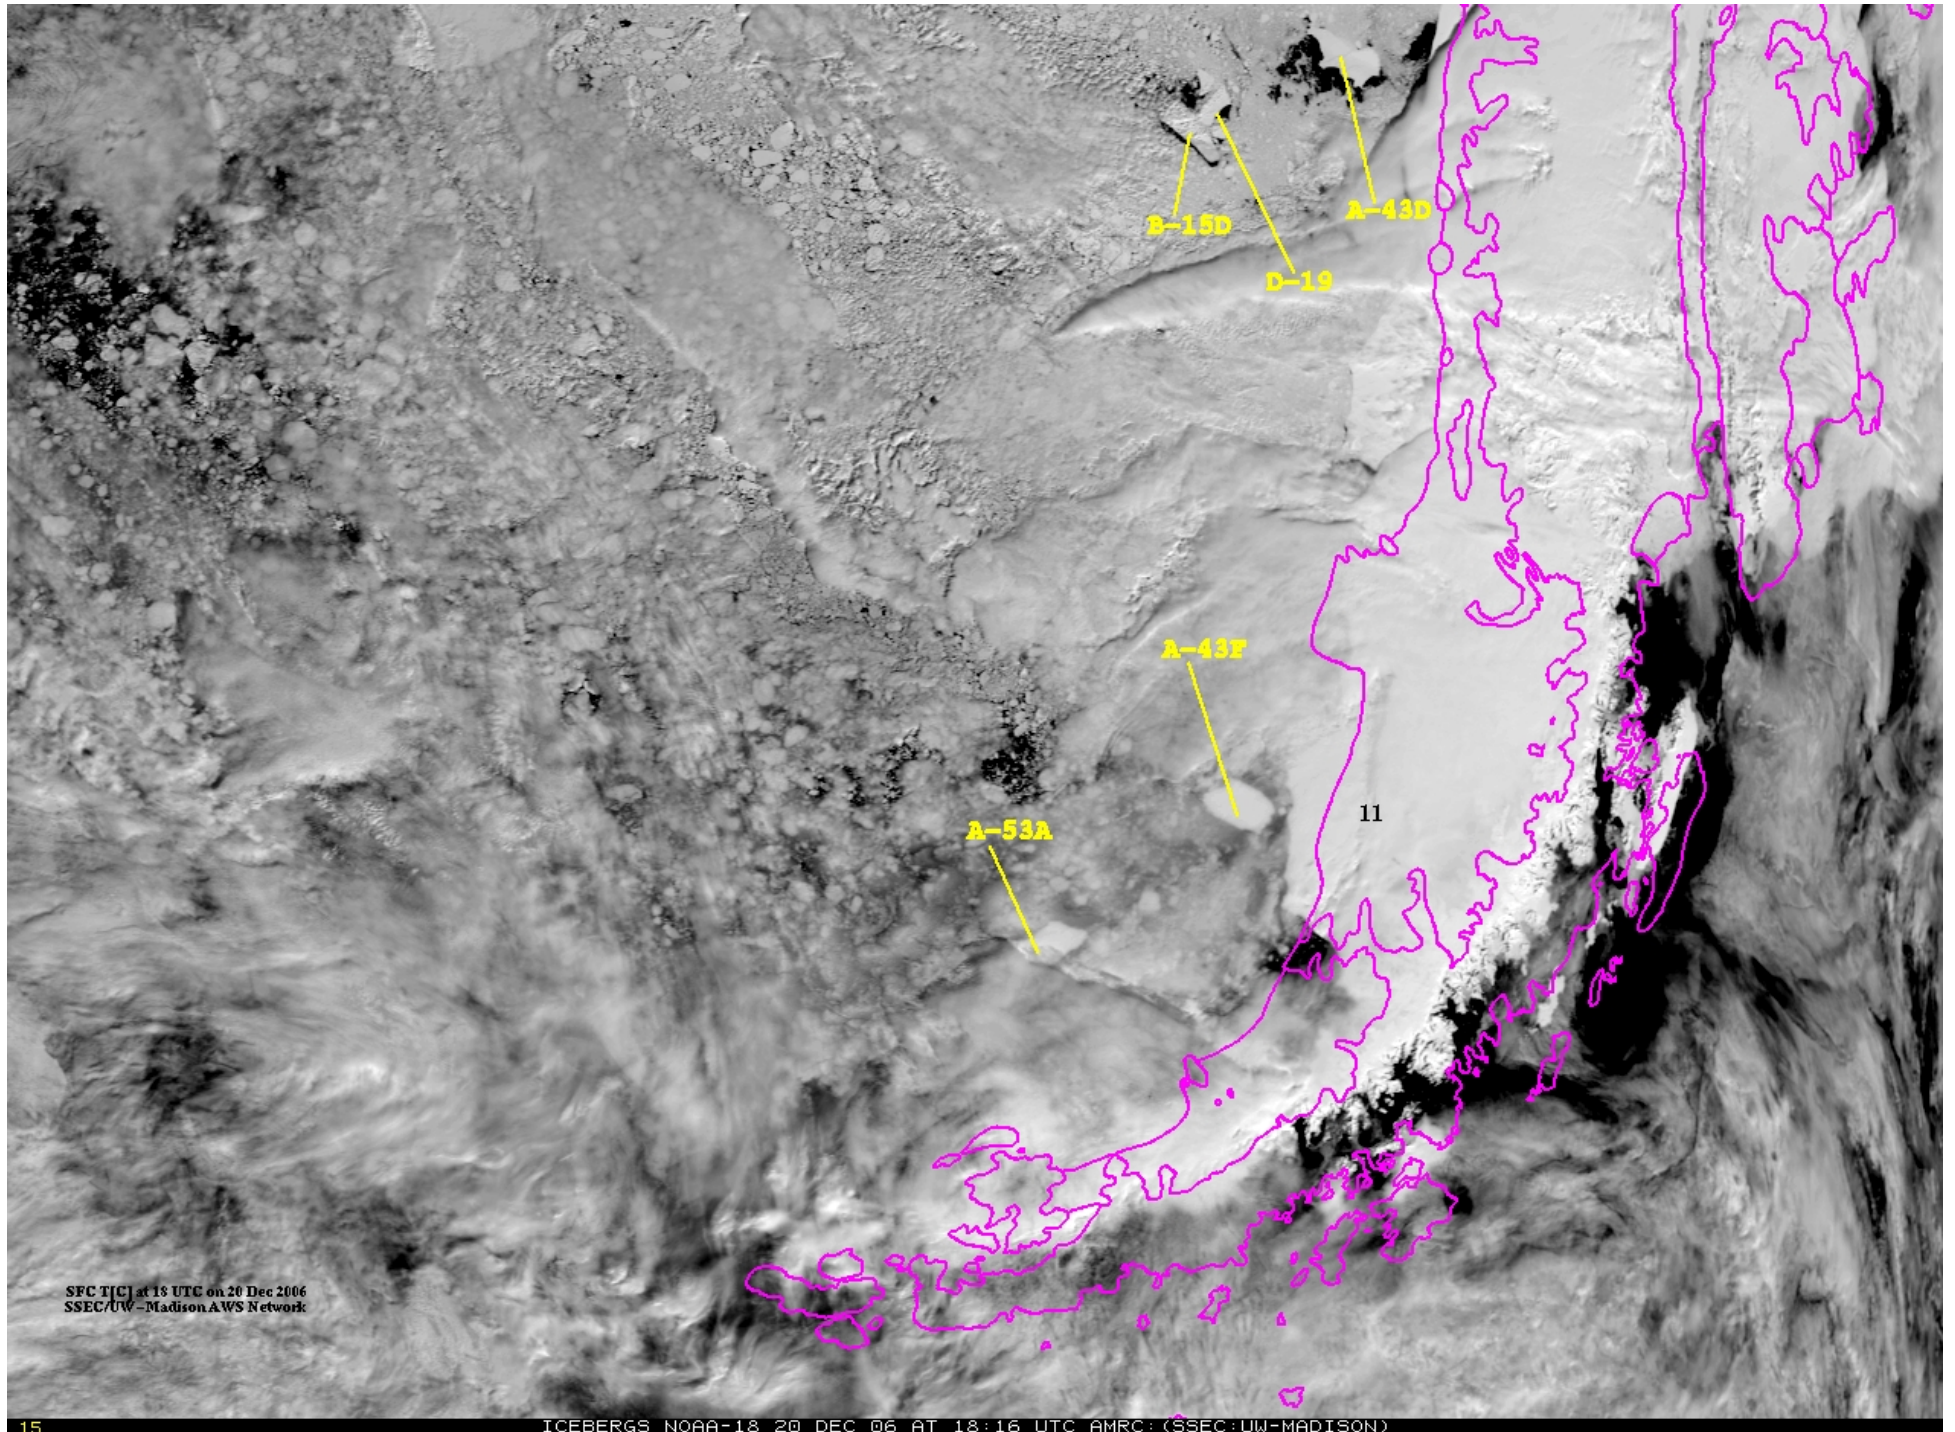

-14

-17

Ross Ice Shelf

-22

SFC T[C] at 19 UTC on 06 Apr 2007  
SSEC/UW-Madison AWS Network

SFC T[C] at 17 UTC on 19 Jul 2006  
SSEC/UW-Madison AWS Network

SFC T[C] at 22 UTC on 03 Sep 2006  
SSEC/UV-Madison AWS Network

SFC T[C] at 14 UTC on 19 Sep 2006  
SSEC/UW-Madison AWS Network

18

18

SFC T[C] at 7 UTC on 05 Jun 2007  
SSEC/UW-Madison AWS Network

SFC TIC] at 18 UTC on 20 Dec 2006  
SSEC/UW-Madison AWS Network

SFC T[C] at 4 UTC on 08 May 2007  
SSEC/UW-Madison AWS Network