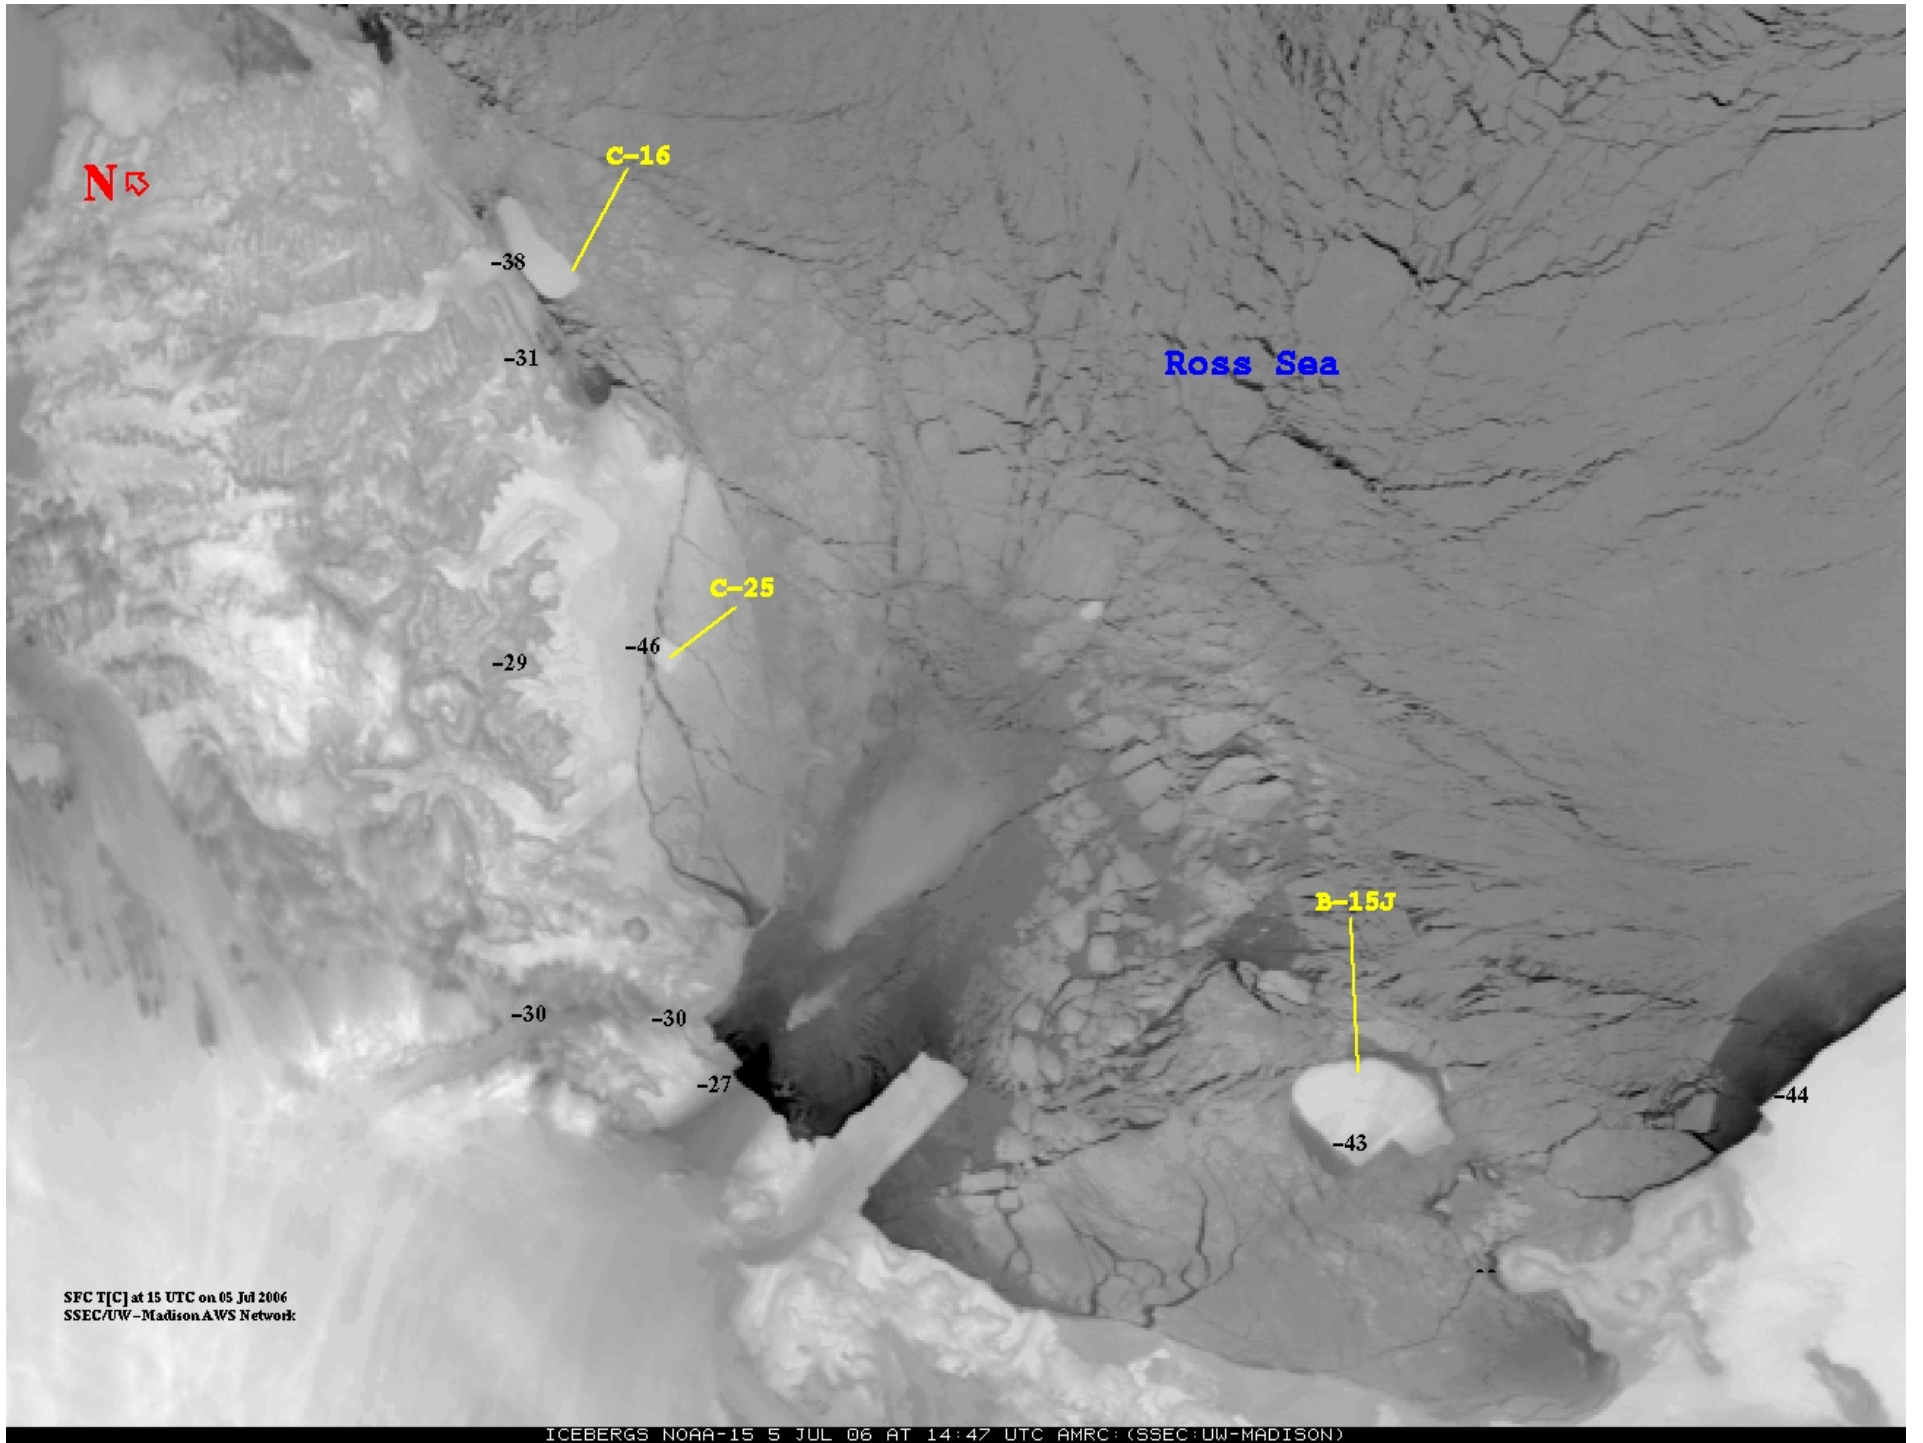

# Outline

- Ross Ice Shelf
  - C-16, C-25, B-15J, B-15A
- Ronne Ice Shelf
  - A-43D, A-23A, A-22, B-15D, D-19
- Larsen Ice Shelf
  - A-43D, A-43F, A-53A, B-15D, D-19

SFC T[C] at 11 UTC on 06 Jun 2006  
SSEC/UW-Madison AWS Network

Polar Plateau

Ross Sea

Ross Ice Shelf

SFC T[C] at 12 UTC on 29 Jun 2006  
SSEC/UW-Madison AWS Network

SFC T[C] at 18 UTC on 27 Jul 2006  
SSEC/UW - Madison AWS Network

SFC T[C] at 12 UTC on 01 Nov 2006  
SSEC/UW-MadisonAWS Network