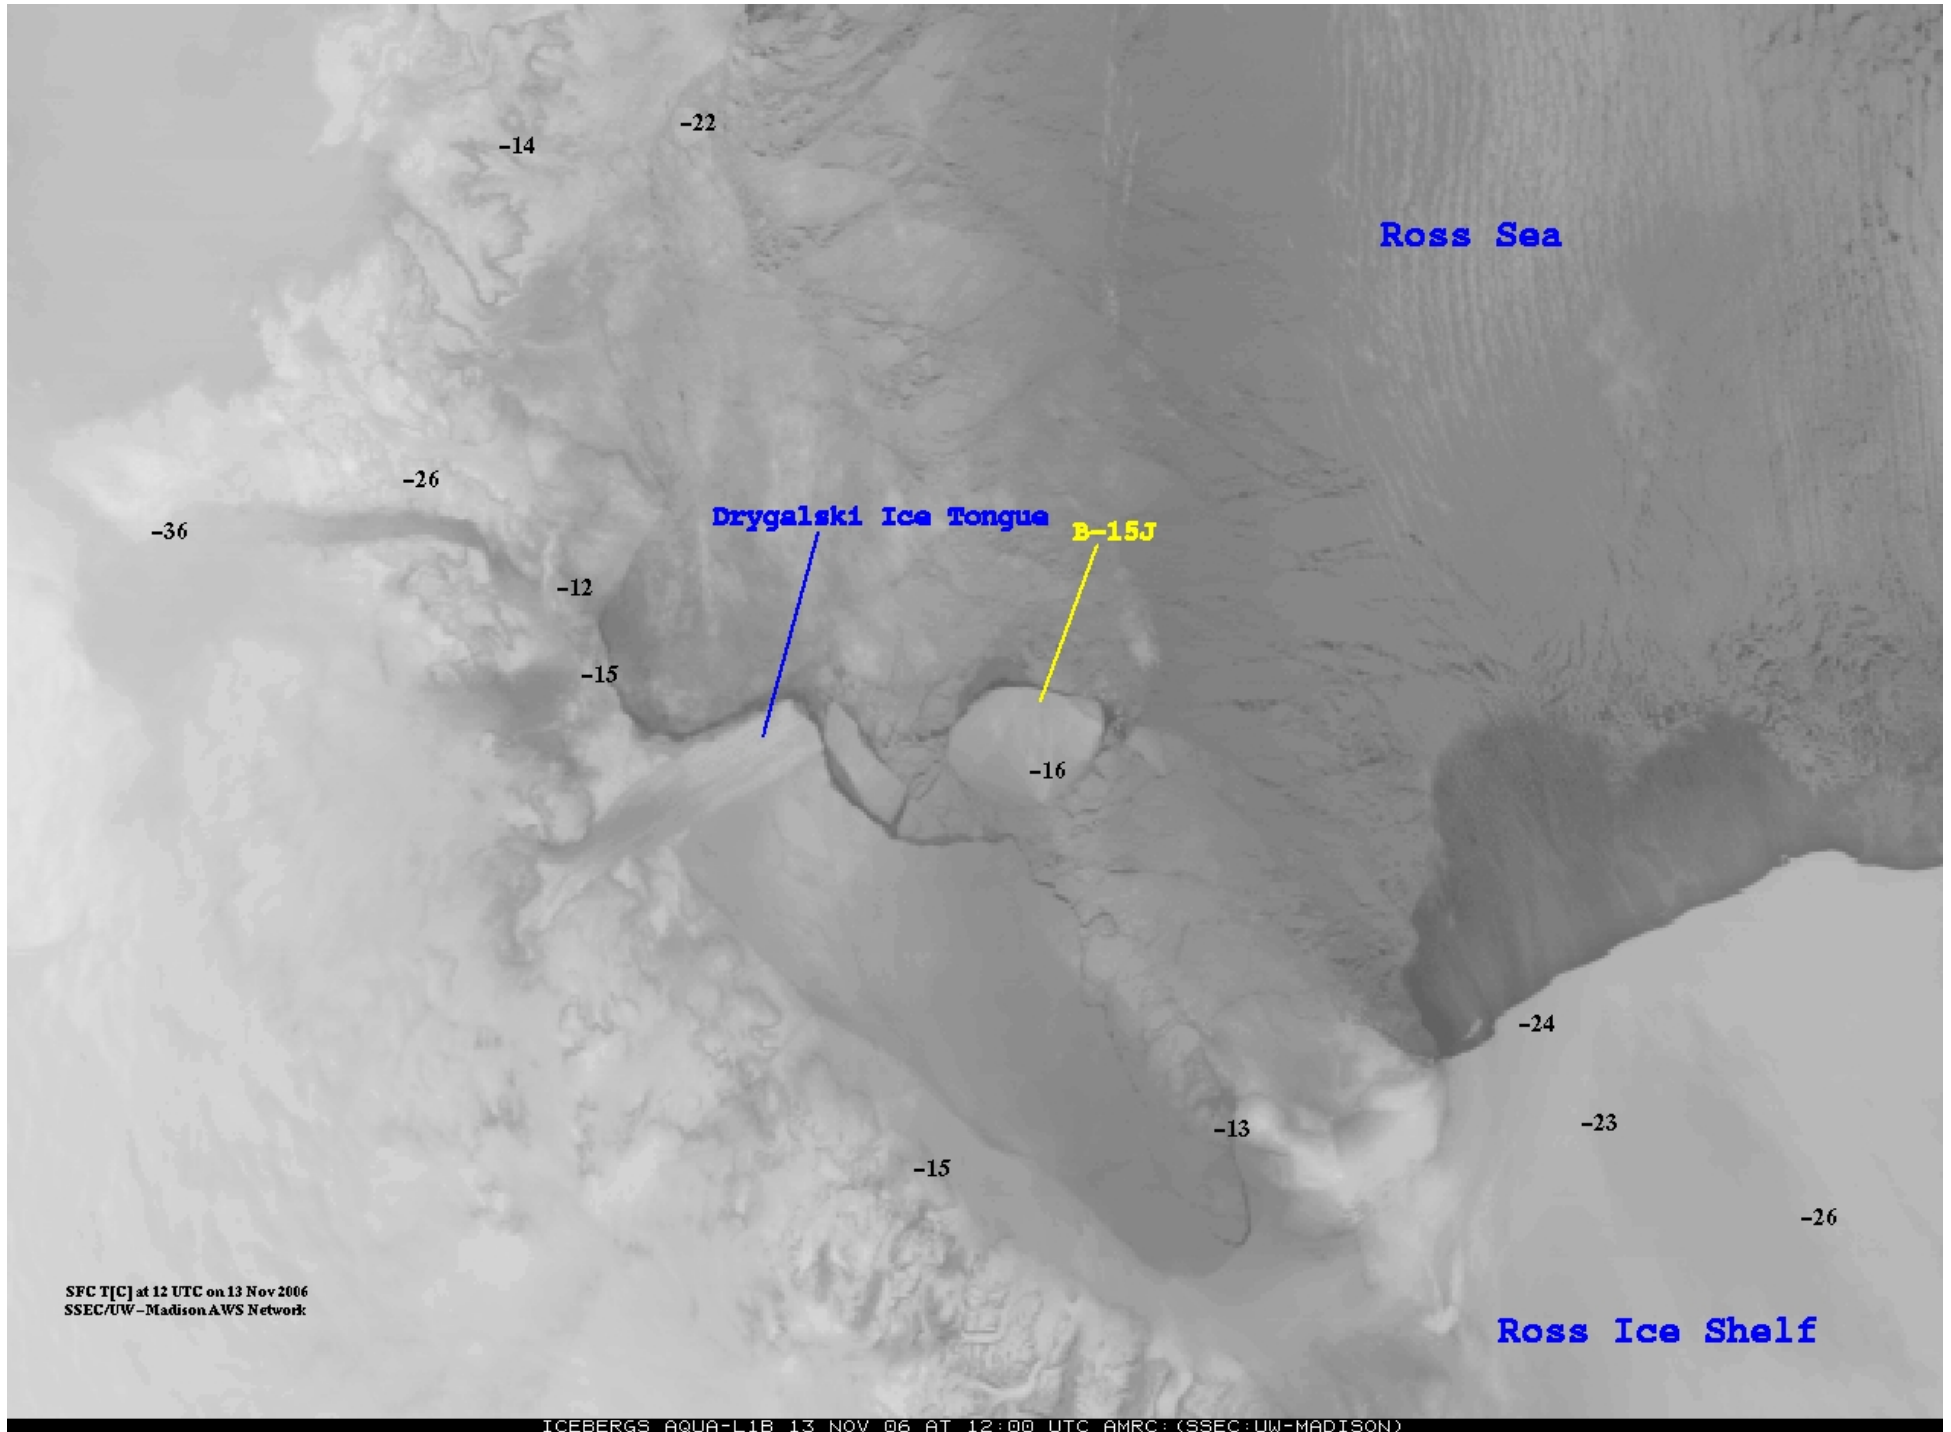

# Outline

- Ross Ice Shelf
  - C-16, C-25, B-15J, B-15A
- Ronne Ice Shelf
  - A-43D, A-23A, A-22, B-15D, D-19
- Larsen Ice Shelf
  - A-43D, A-43F, A-53A, B-15D, D-19

SFC T[C] at 11 UTC on 06 Jun 2006  
SSEC/UW-Madison AWS Network

Polar Plateau

Ross Sea

Ross Ice Shelf

SFC T[C] at 12 UTC on 29 Jun 2006  
SSEC/UW-Madison AWS Network

SFC T[C] at 18 UTC on 27 Jul 2006  
SSEC/UW - Madison AWS Network

SFC T[C] at 12 UTC on 01 Nov 2006  
SSEC/UW-MadisonAWS Network

SFC T[C] at 12 UTC on 13 Nov 2006  
SSEC/UW-Madison AWS Network

SFC T[C] at 16 UTC on 07 Dec 2006  
SSEC/UW-Madison AWS Network

SFC I[C] at 7 UTC on 01 Feb 2007  
SSEC/UW-Madison AWS Network

SFC T[C] at 19 UTC on 05 Feb 2007  
SSEC/UW-Madison AWS Network