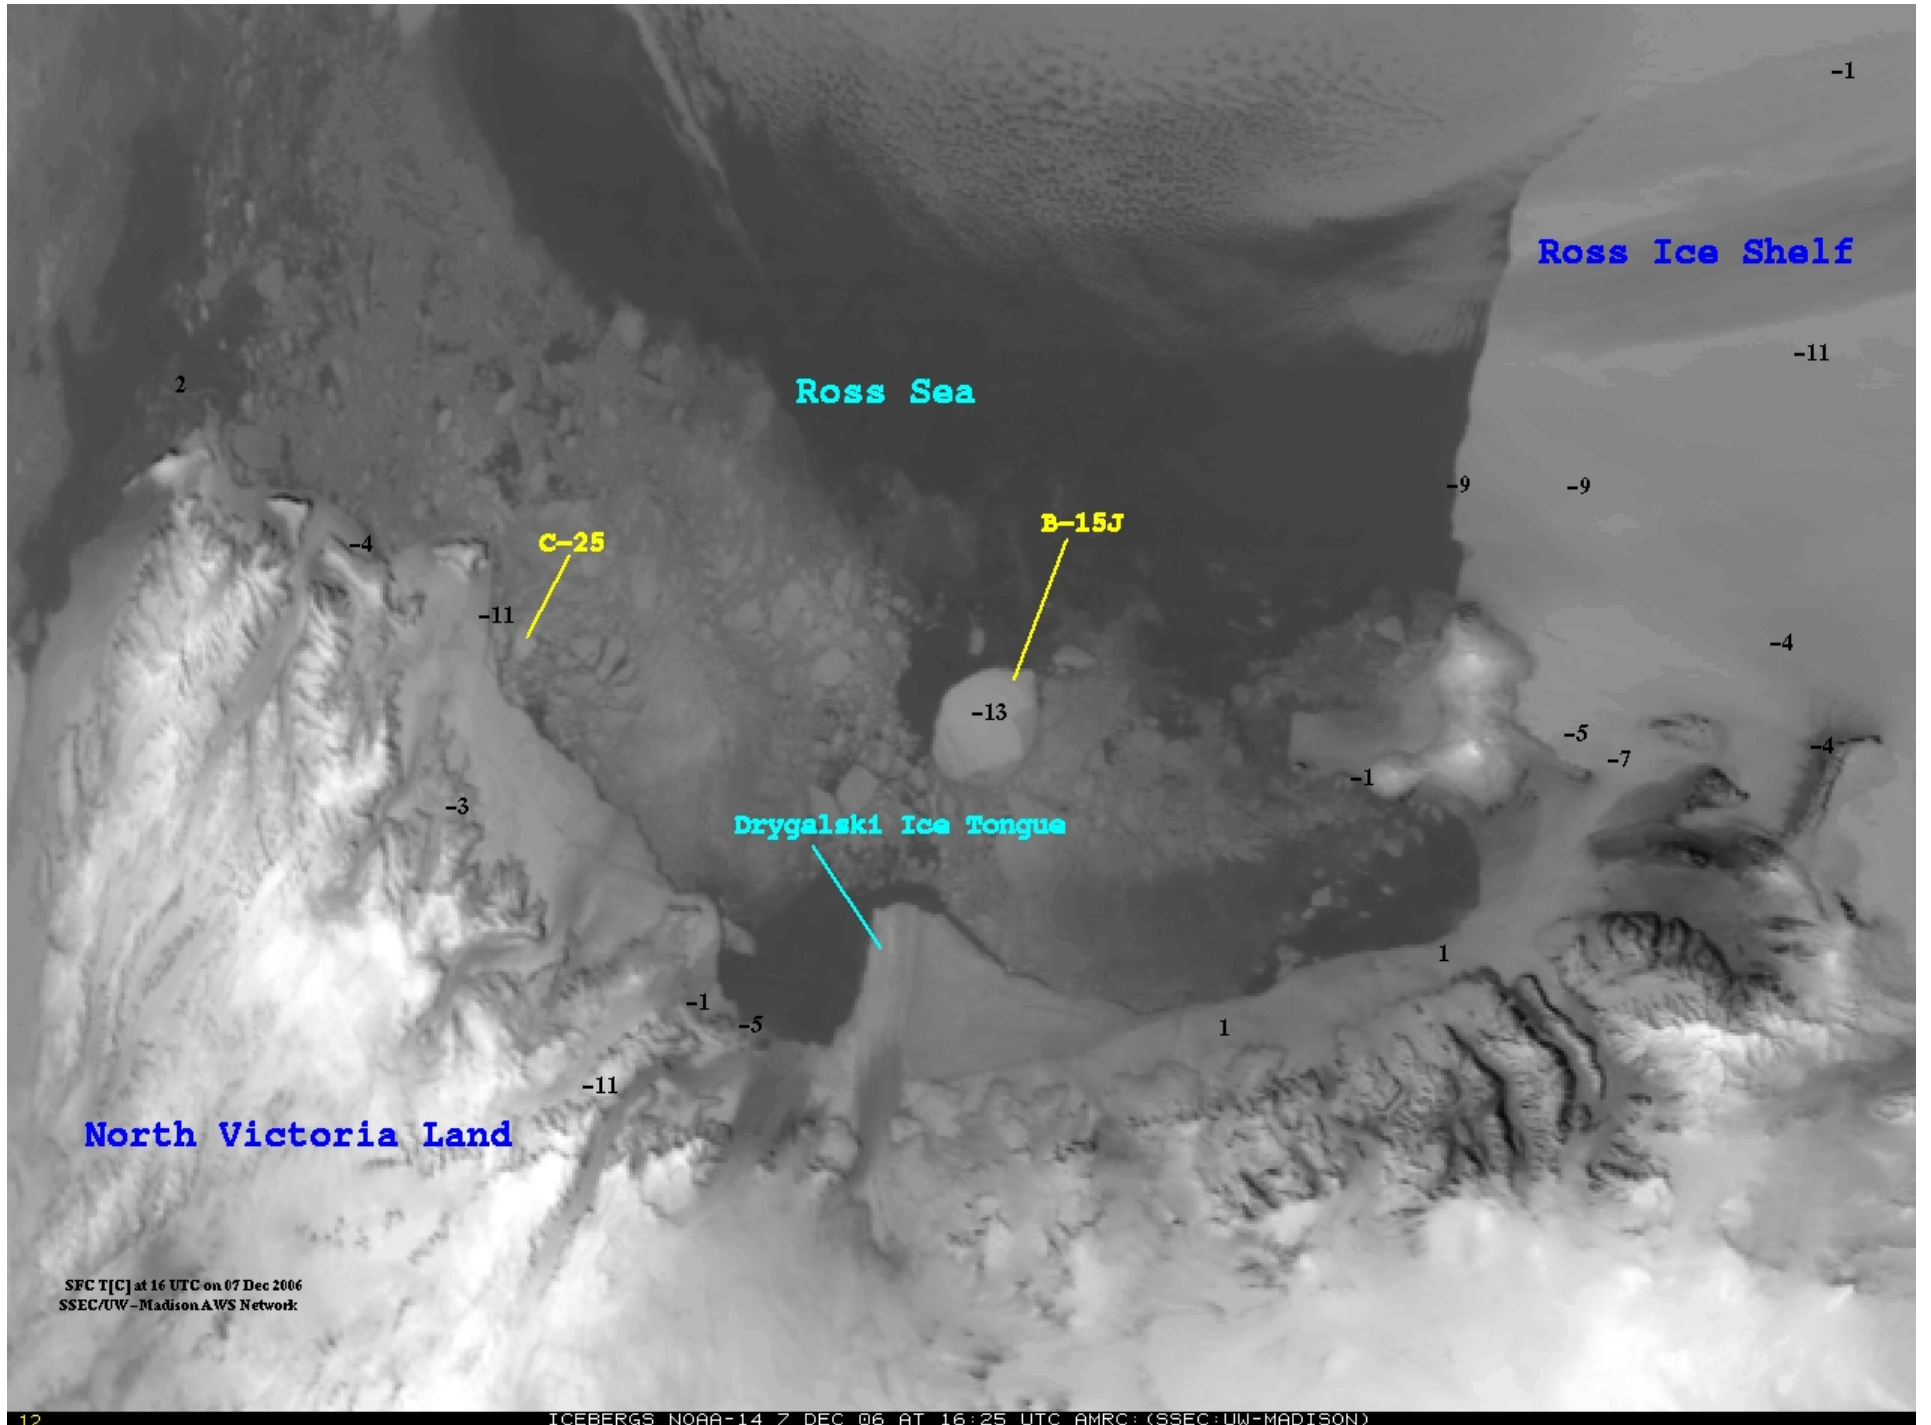

Polar Plateau

Ross Sea

Ross Ice Shelf

SFC T[C] at 12 UTC on 29 Jun 2006  
SSEC/UW-Madison AWS Network

SFC T[C] at 18 UTC on 27 Jul 2006  
SSEC/UW - Madison AWS Network

SFC T[C] at 12 UTC on 01 Nov 2006  
SSEC/UW-MadisonAWS Network

SFC T[C] at 12 UTC on 13 Nov 2006  
SSEC/UW-Madison AWS Network

SFC T[C] at 16 UTC on 07 Dec 2006  
SSEC/UW-Madison AWS Network

SFC I[C] at 7 UTC on 01 Feb 2007  
SSEC/UW-Madison AWS Network

SFC T[C] at 19 UTC on 05 Feb 2007  
SSEC/UW-Madison AWS Network