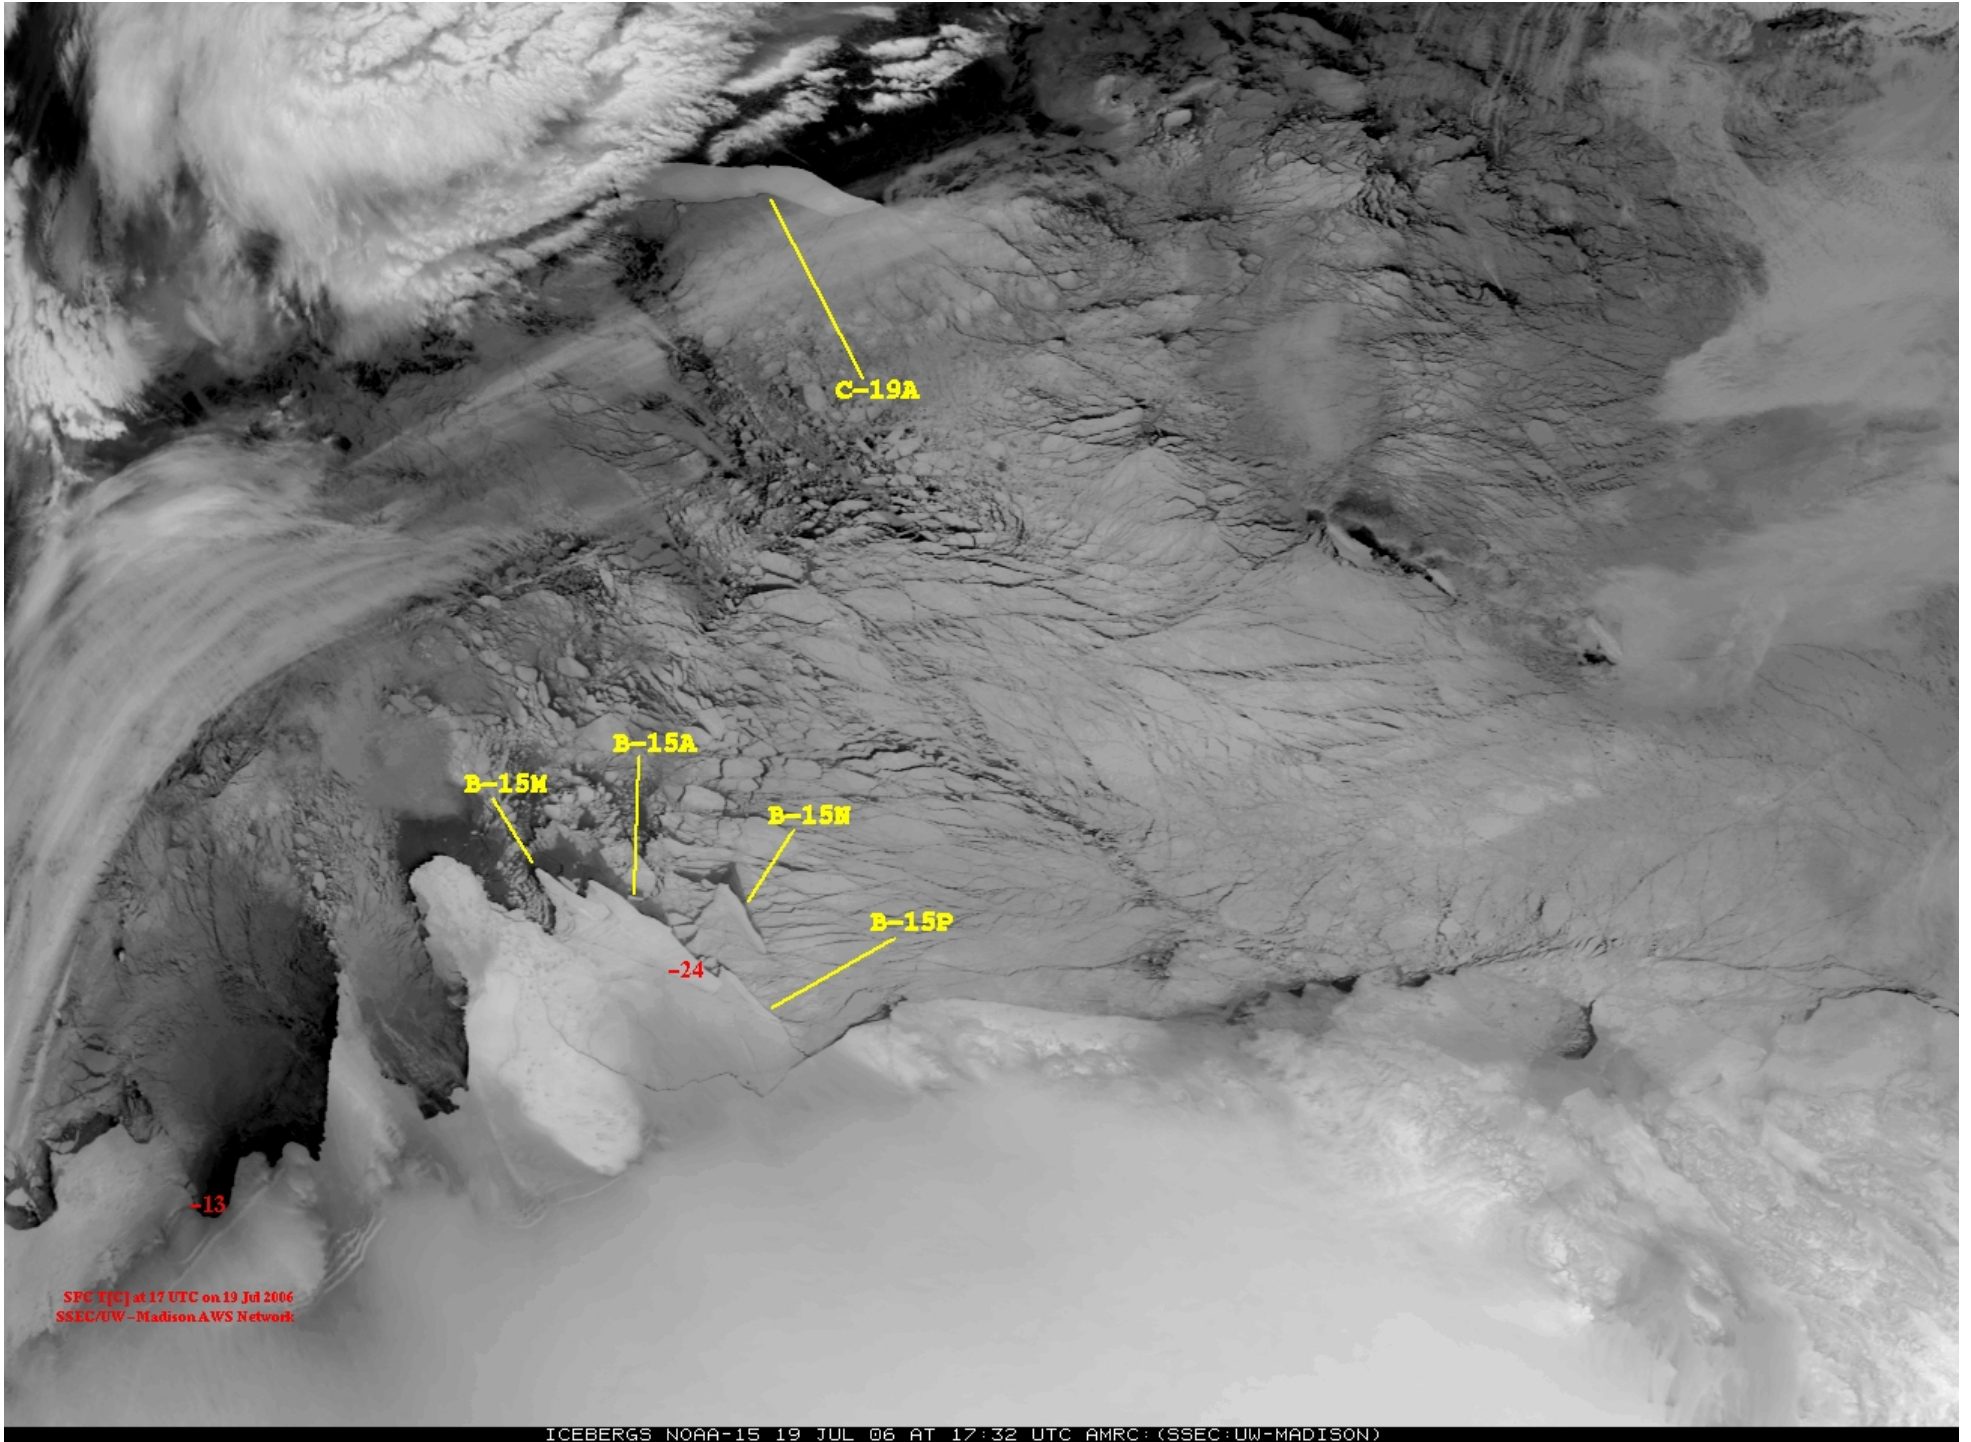

-14

-17

Ross Ice Shelf

-22

SFC T[C] at 19 UTC on 06 Apr 2007  
SSEC/UW-Madison AWS Network

SFC T[C] at 17 UTC on 19 Jul 2006  
SSEC/UW-Madison AWS Network

SFC T[C] at 22 UTC on 03 Sep 2006  
SSEC/UV-Madison AWS Network