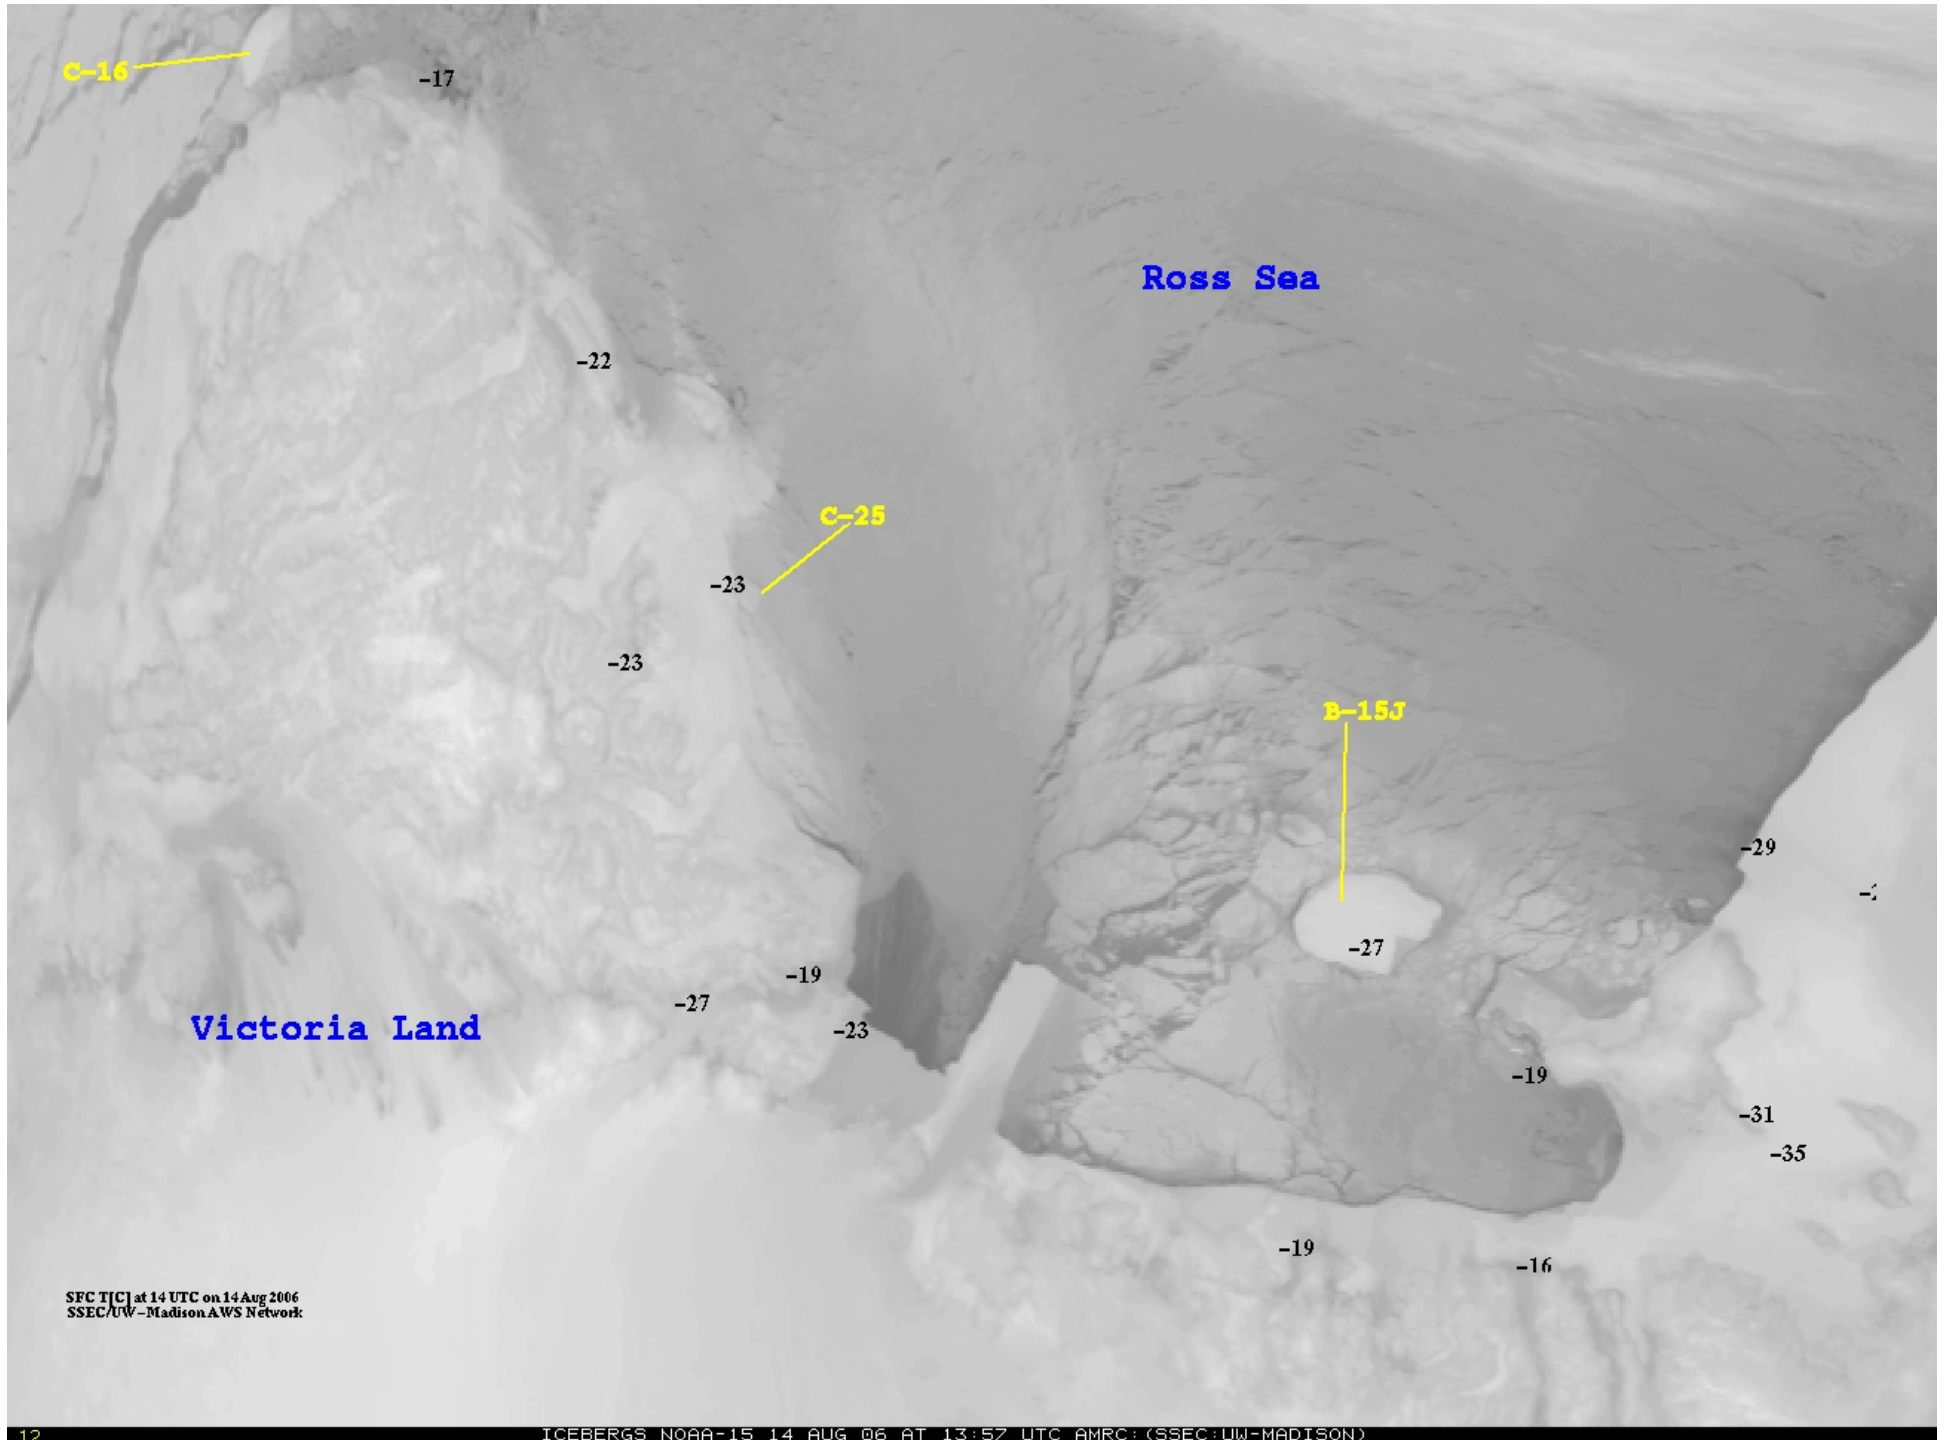

# Outline

- Ross Ice Shelf
  - C-16, C-25, B-15J, B-15A
- Ronne Ice Shelf
  - A-43D, A-23A, A-22, B-15D, D-19
- Larsen Ice Shelf
  - A-43D, A-43F, A-53A, B-15D, D-19

SFC T[C] at 11 UTC on 06 Jun 2006  
SSEC/UW-Madison AWS Network

Polar Plateau

Ross Sea

Ross Ice Shelf

SFC T[C] at 12 UTC on 29 Jun 2006  
SSEC/UW-Madison AWS Network

SFC T[C] at 18 UTC on 27 Jul 2006  
SSEC/UW - Madison AWS Network

SFC T[C] at 12 UTC on 01 Nov 2006  
SSEC/UW-MadisonAWS Network

SFC T[C] at 12 UTC on 13 Nov 2006  
SSEC/UW-Madison AWS Network

SFC T[C] at 16 UTC on 07 Dec 2006  
SSEC/UW-Madison AWS Network

SFC I[C] at 7 UTC on 01 Feb 2007  
SSEC/UW-Madison AWS Network

SFC T[C] at 19 UTC on 05 Feb 2007  
SSEC/UW-Madison AWS Network