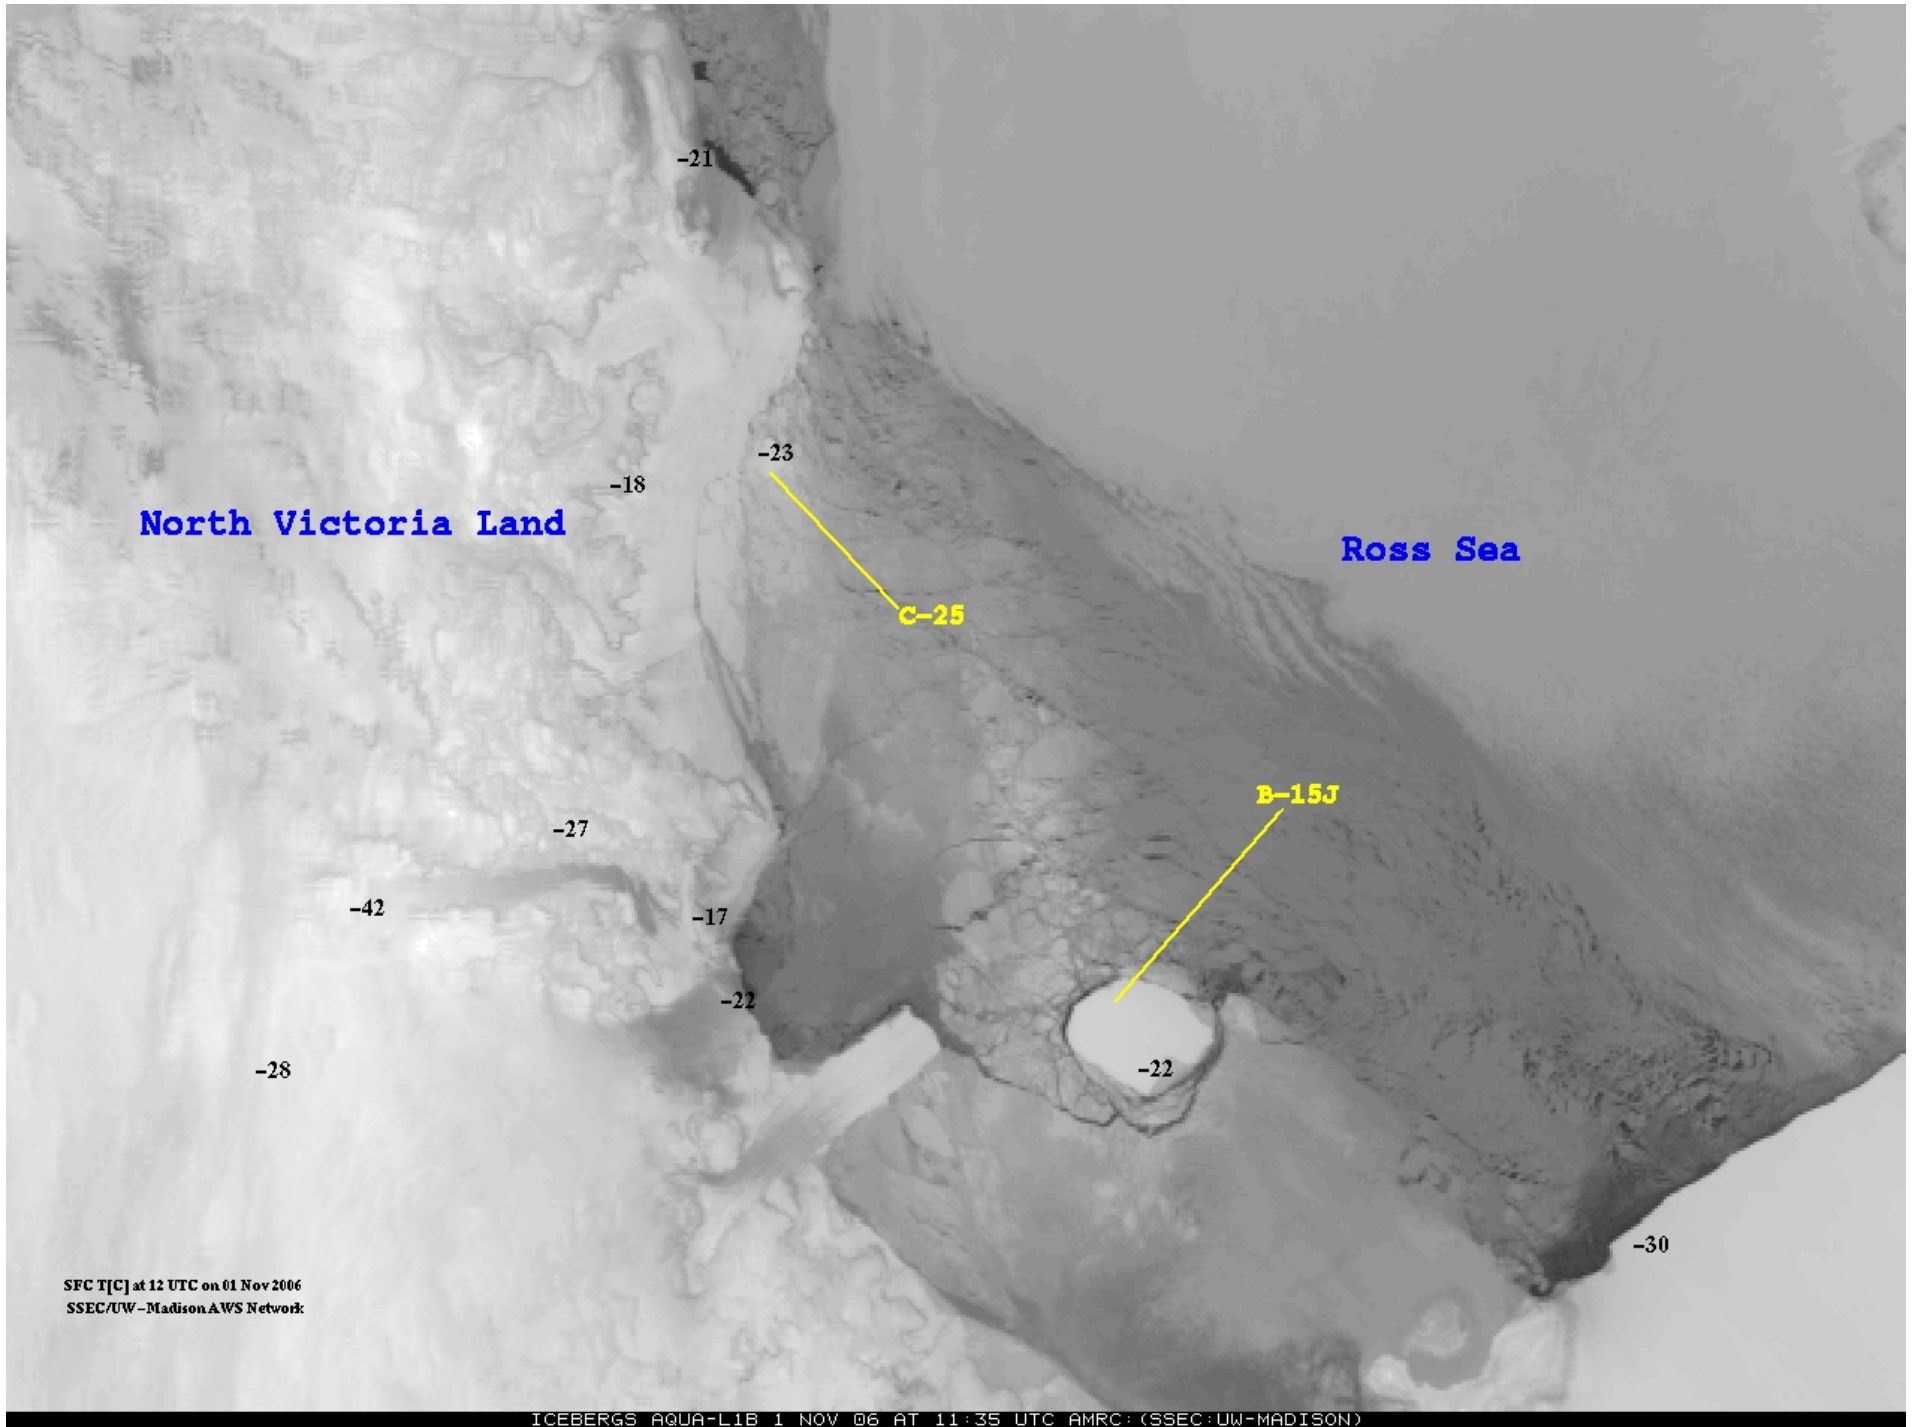

Polar Plateau

Ross Sea

Ross Ice Shelf

SFC T[C] at 12 UTC on 29 Jun 2006  
SSEC/UW-Madison AWS Network

SFC T[C] at 18 UTC on 27 Jul 2006  
SSEC/UW - Madison AWS Network

SFC T[C] at 12 UTC on 01 Nov 2006  
SSEC/UW-MadisonAWS Network

SFC T[C] at 12 UTC on 13 Nov 2006  
SSEC/UW-Madison AWS Network

SFC T[C] at 16 UTC on 07 Dec 2006  
SSEC/UW-Madison AWS Network

SFC I[C] at 7 UTC on 01 Feb 2007  
SSEC/UW-Madison AWS Network

SFC T[C] at 19 UTC on 05 Feb 2007  
SSEC/UW-Madison AWS Network