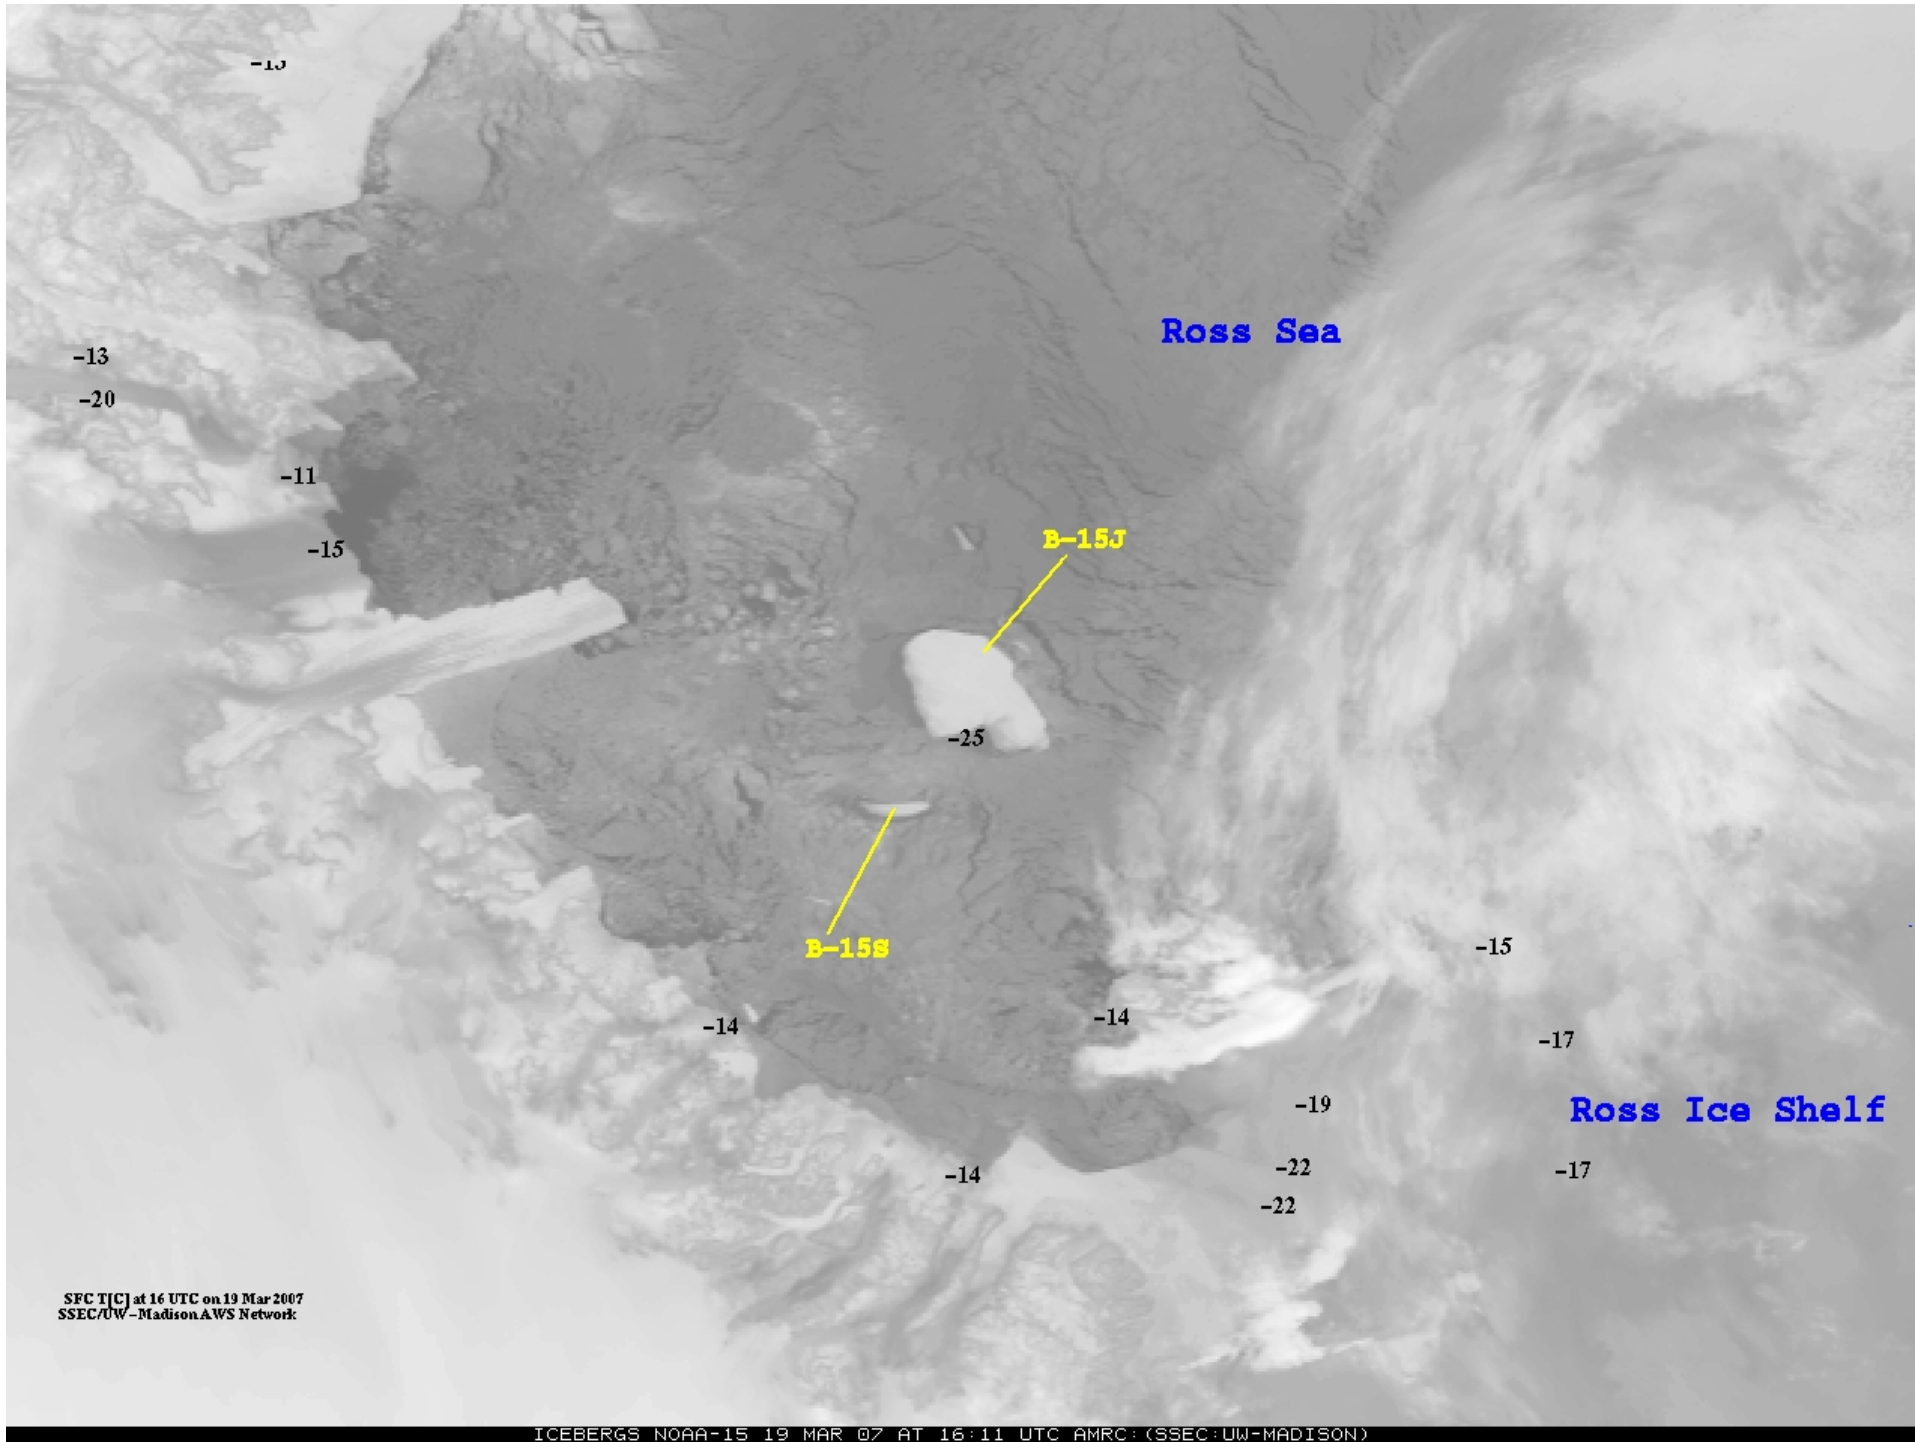

SFC T[C] at 12 UTC on 13 Nov 2006  
SSEC/UW-Madison AWS Network

SFC T[C] at 16 UTC on 07 Dec 2006  
SSEC/UW-Madison AWS Network

SFC I[C] at 7 UTC on 01 Feb 2007  
SSEC/UW-Madison AWS Network

SFC T[C] at 19 UTC on 05 Feb 2007  
SSEC/UW-Madison AWS Network