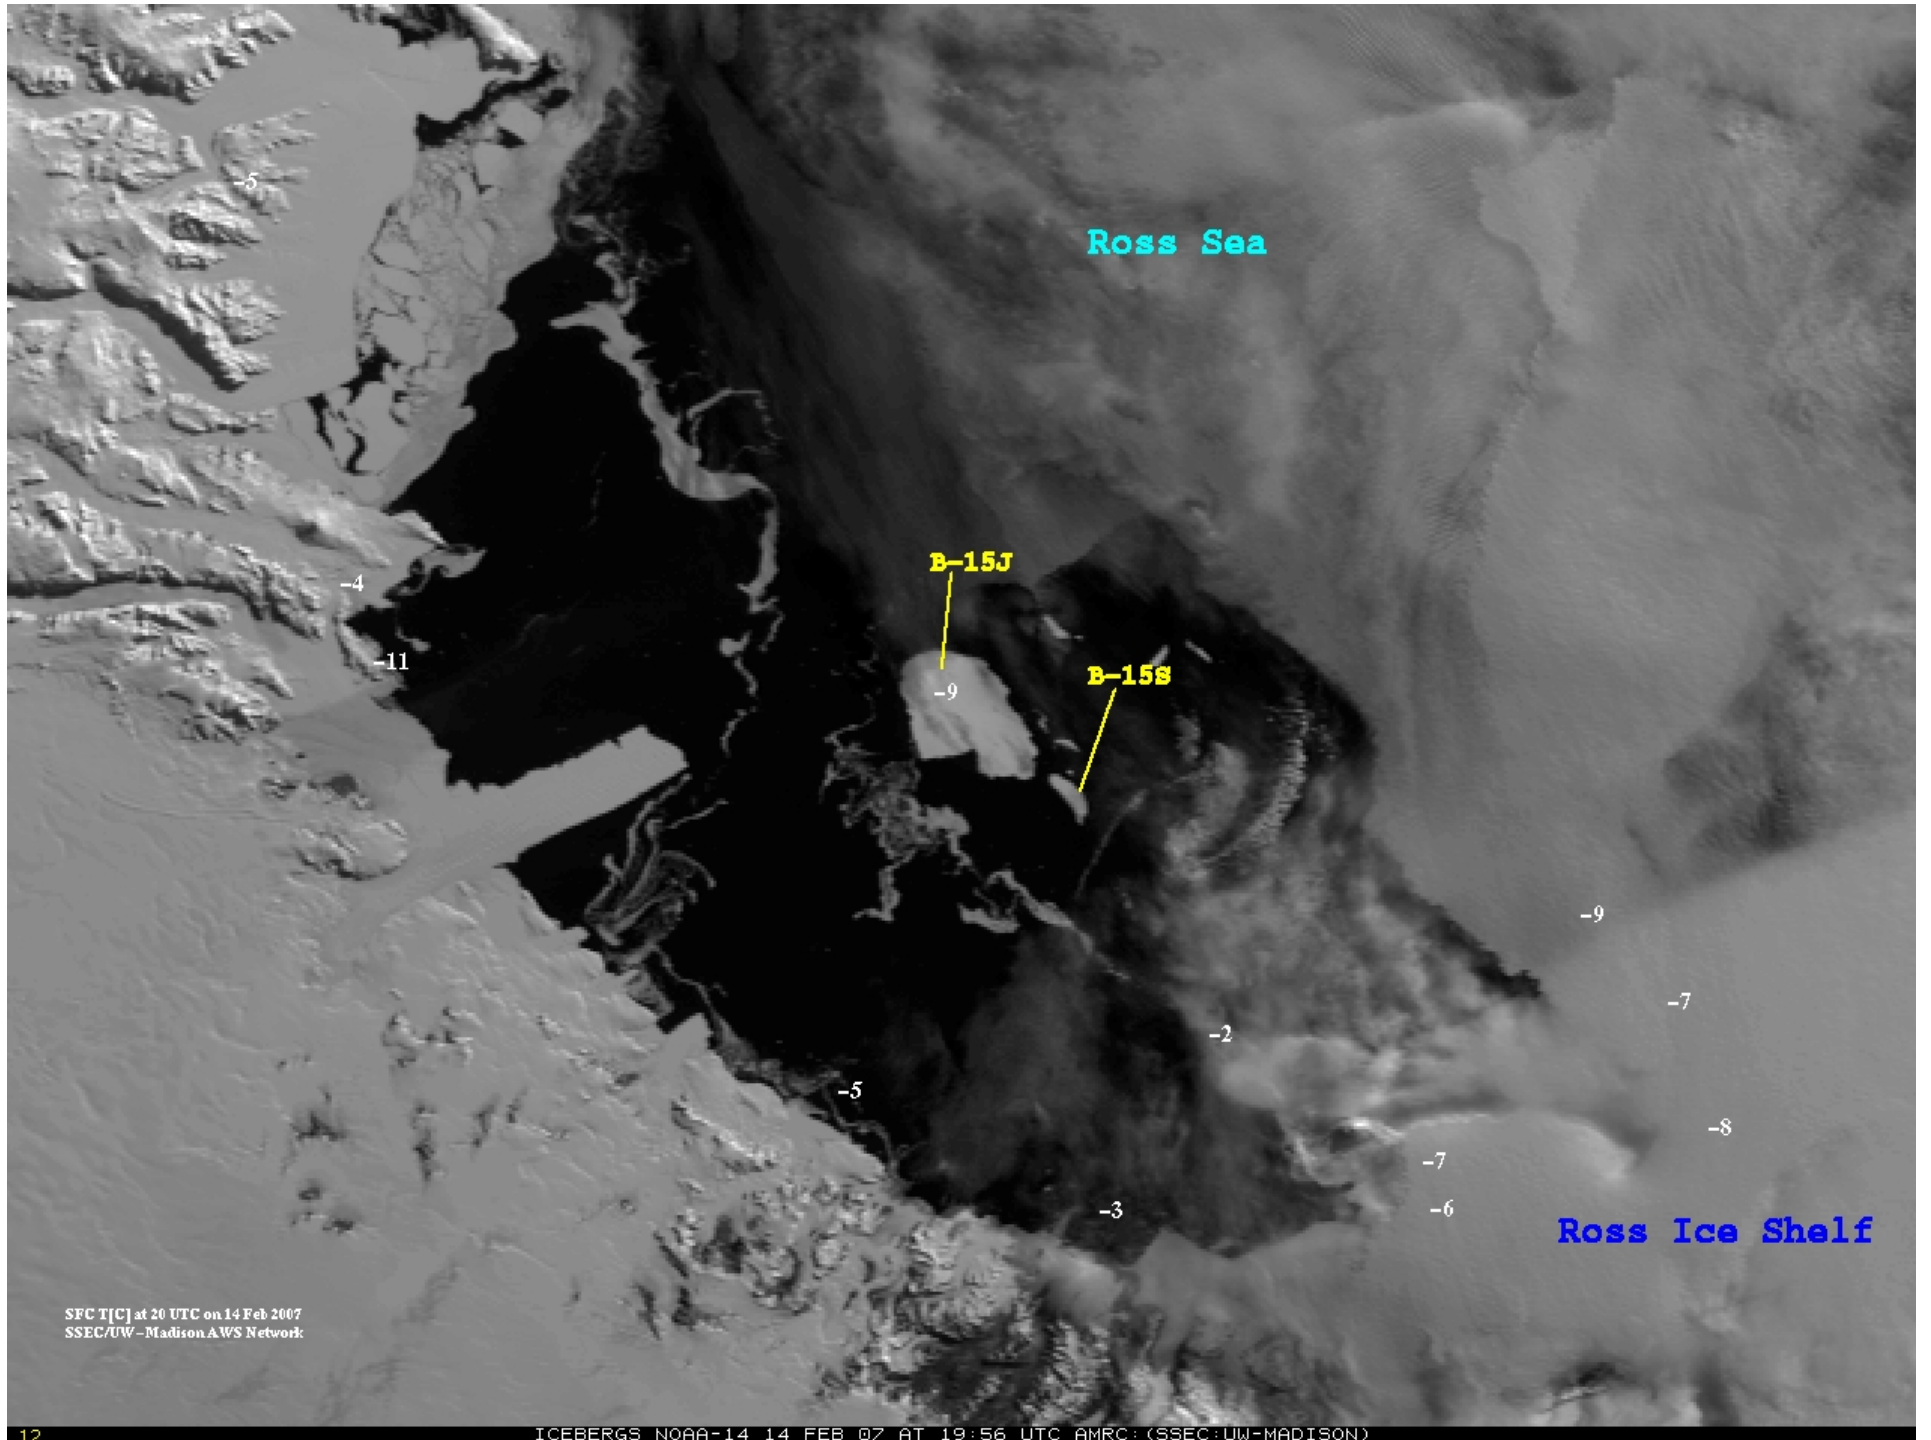

Polar Plateau

Ross Sea

Ross Ice Shelf

SFC T[C] at 12 UTC on 29 Jun 2006  
SSEC/UW-Madison AWS Network

SFC T[C] at 18 UTC on 27 Jul 2006  
SSEC/UW - Madison AWS Network

SFC T[C] at 12 UTC on 01 Nov 2006  
SSEC/UW-MadisonAWS Network

SFC T[C] at 12 UTC on 13 Nov 2006  
SSEC/UW-Madison AWS Network

SFC T[C] at 16 UTC on 07 Dec 2006  
SSEC/UW-Madison AWS Network

SFC I[C] at 7 UTC on 01 Feb 2007  
SSEC/UW-Madison AWS Network

SFC T[C] at 19 UTC on 05 Feb 2007  
SSEC/UW-Madison AWS Network