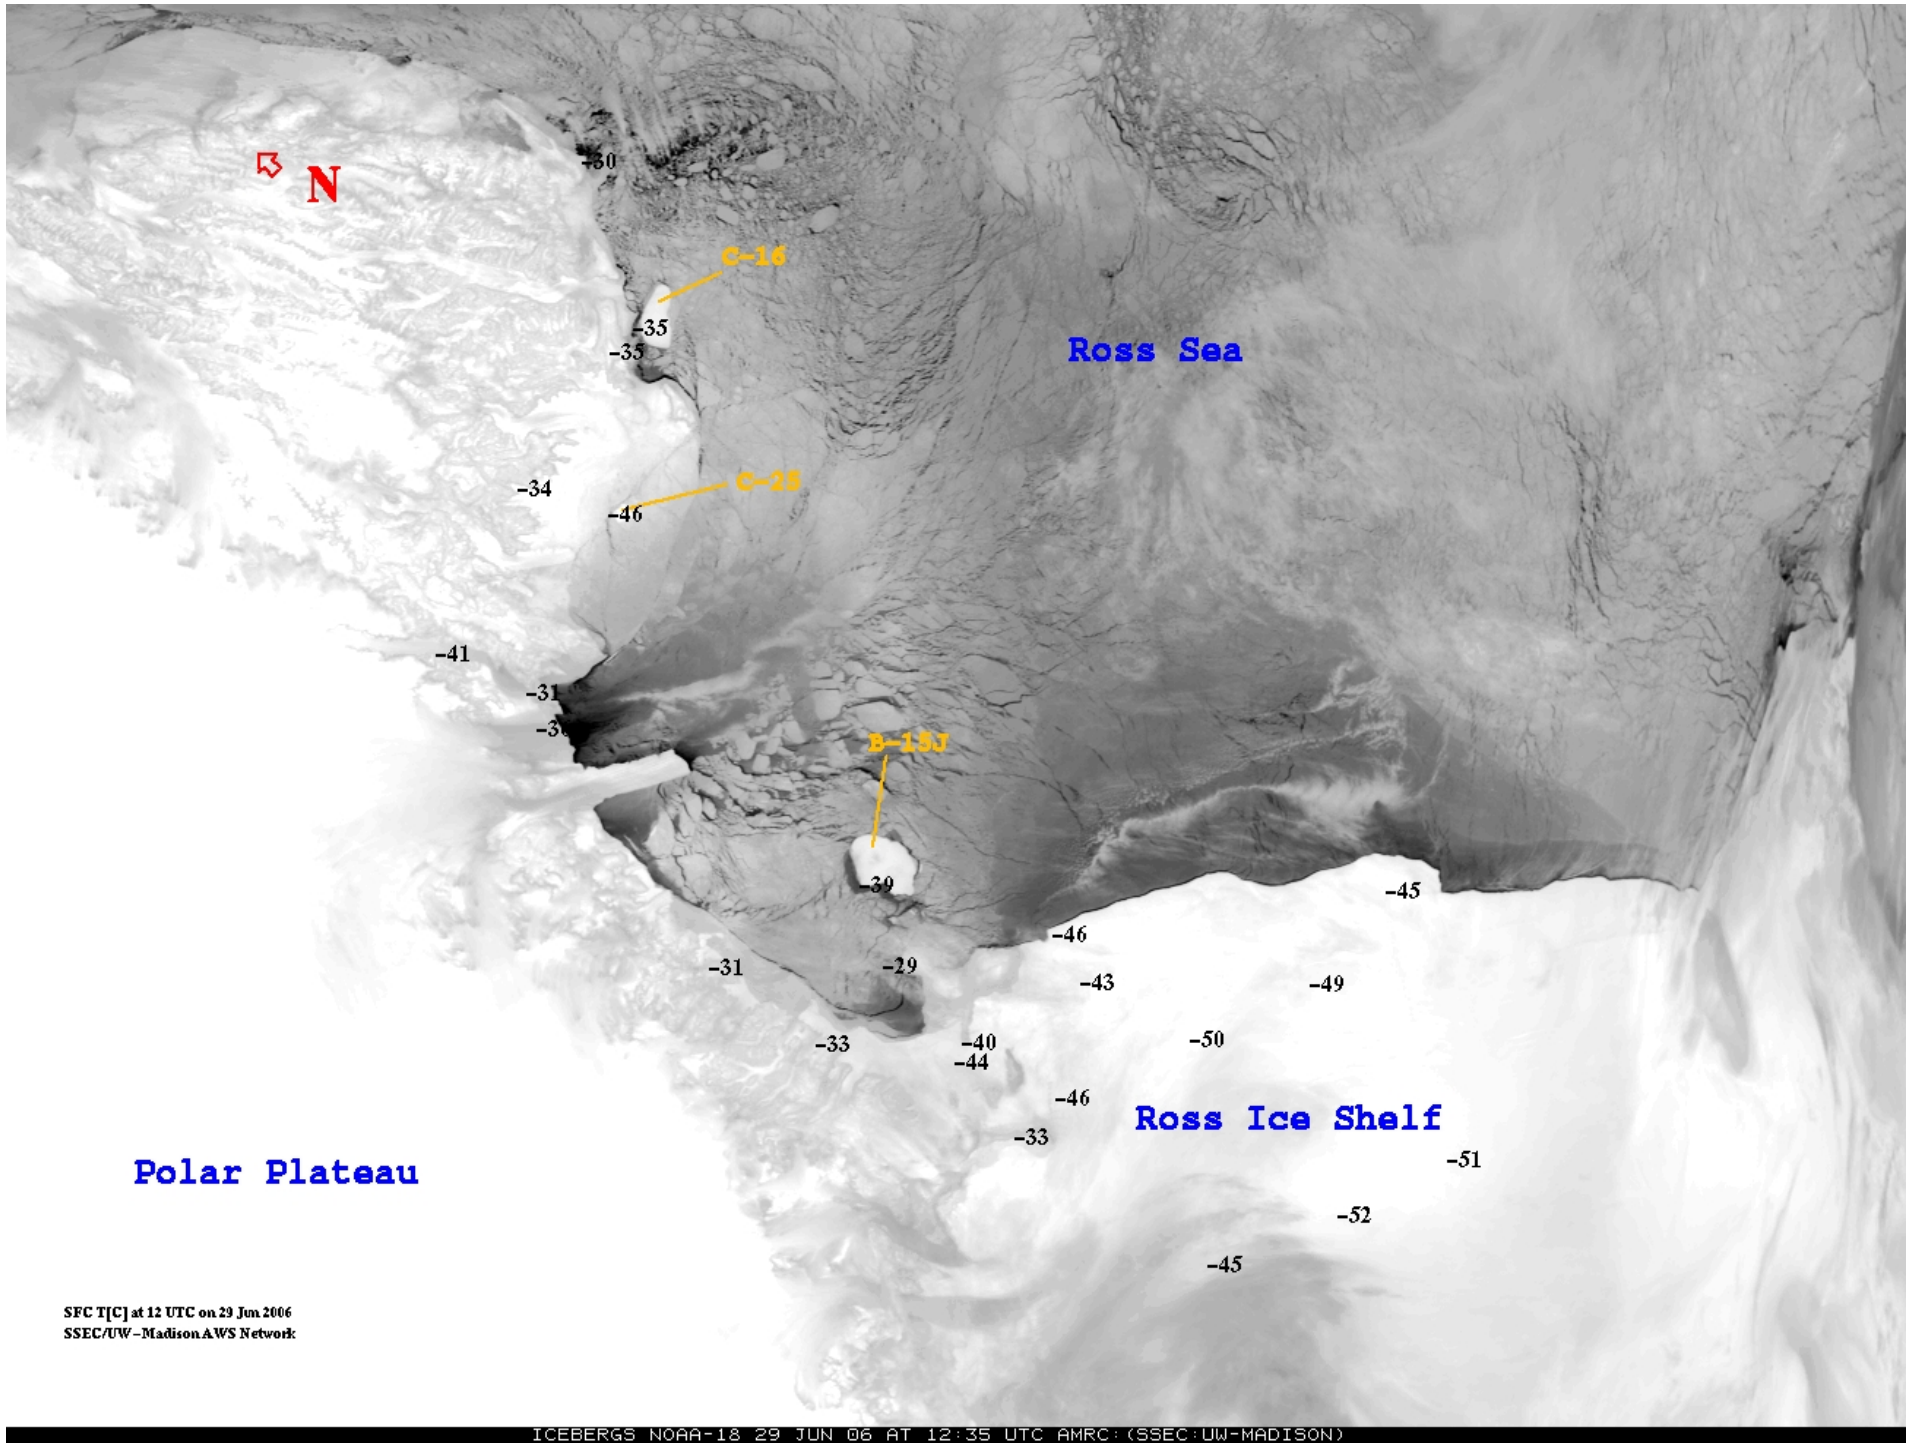

# Outline

- Ross Ice Shelf
  - C-16, C-25, B-15J, B-15A
- Ronne Ice Shelf
  - A-43D, A-23A, A-22, B-15D, D-19
- Larsen Ice Shelf
  - A-43D, A-43F, A-53A, B-15D, D-19

SFC T[C] at 11 UTC on 06 Jun 2006  
SSEC/UW-Madison AWS Network

Polar Plateau

Ross Sea

Ross Ice Shelf

SFC T[C] at 12 UTC on 29 Jun 2006  
SSEC/UW-Madison AWS Network

SFC T[C] at 18 UTC on 27 Jul 2006  
SSEC/UW - Madison AWS Network

SFC T[C] at 12 UTC on 01 Nov 2006  
SSEC/UW-MadisonAWS Network

-25

Ross Sea

-25

-23

-25

B-15J

B-15B

-31

-14

-17

Ross Ice Shelf

-22

SFC T[C] at 19 UTC on 06 Apr 2007  
SSEC/UW-Madison AWS Network

SFC T[C] at 17 UTC on 19 Jul 2006  
SSEC/UW-Madison AWS Network

SFC T[C] at 22 UTC on 03 Sep 2006  
SSEC/UV-Madison AWS Network