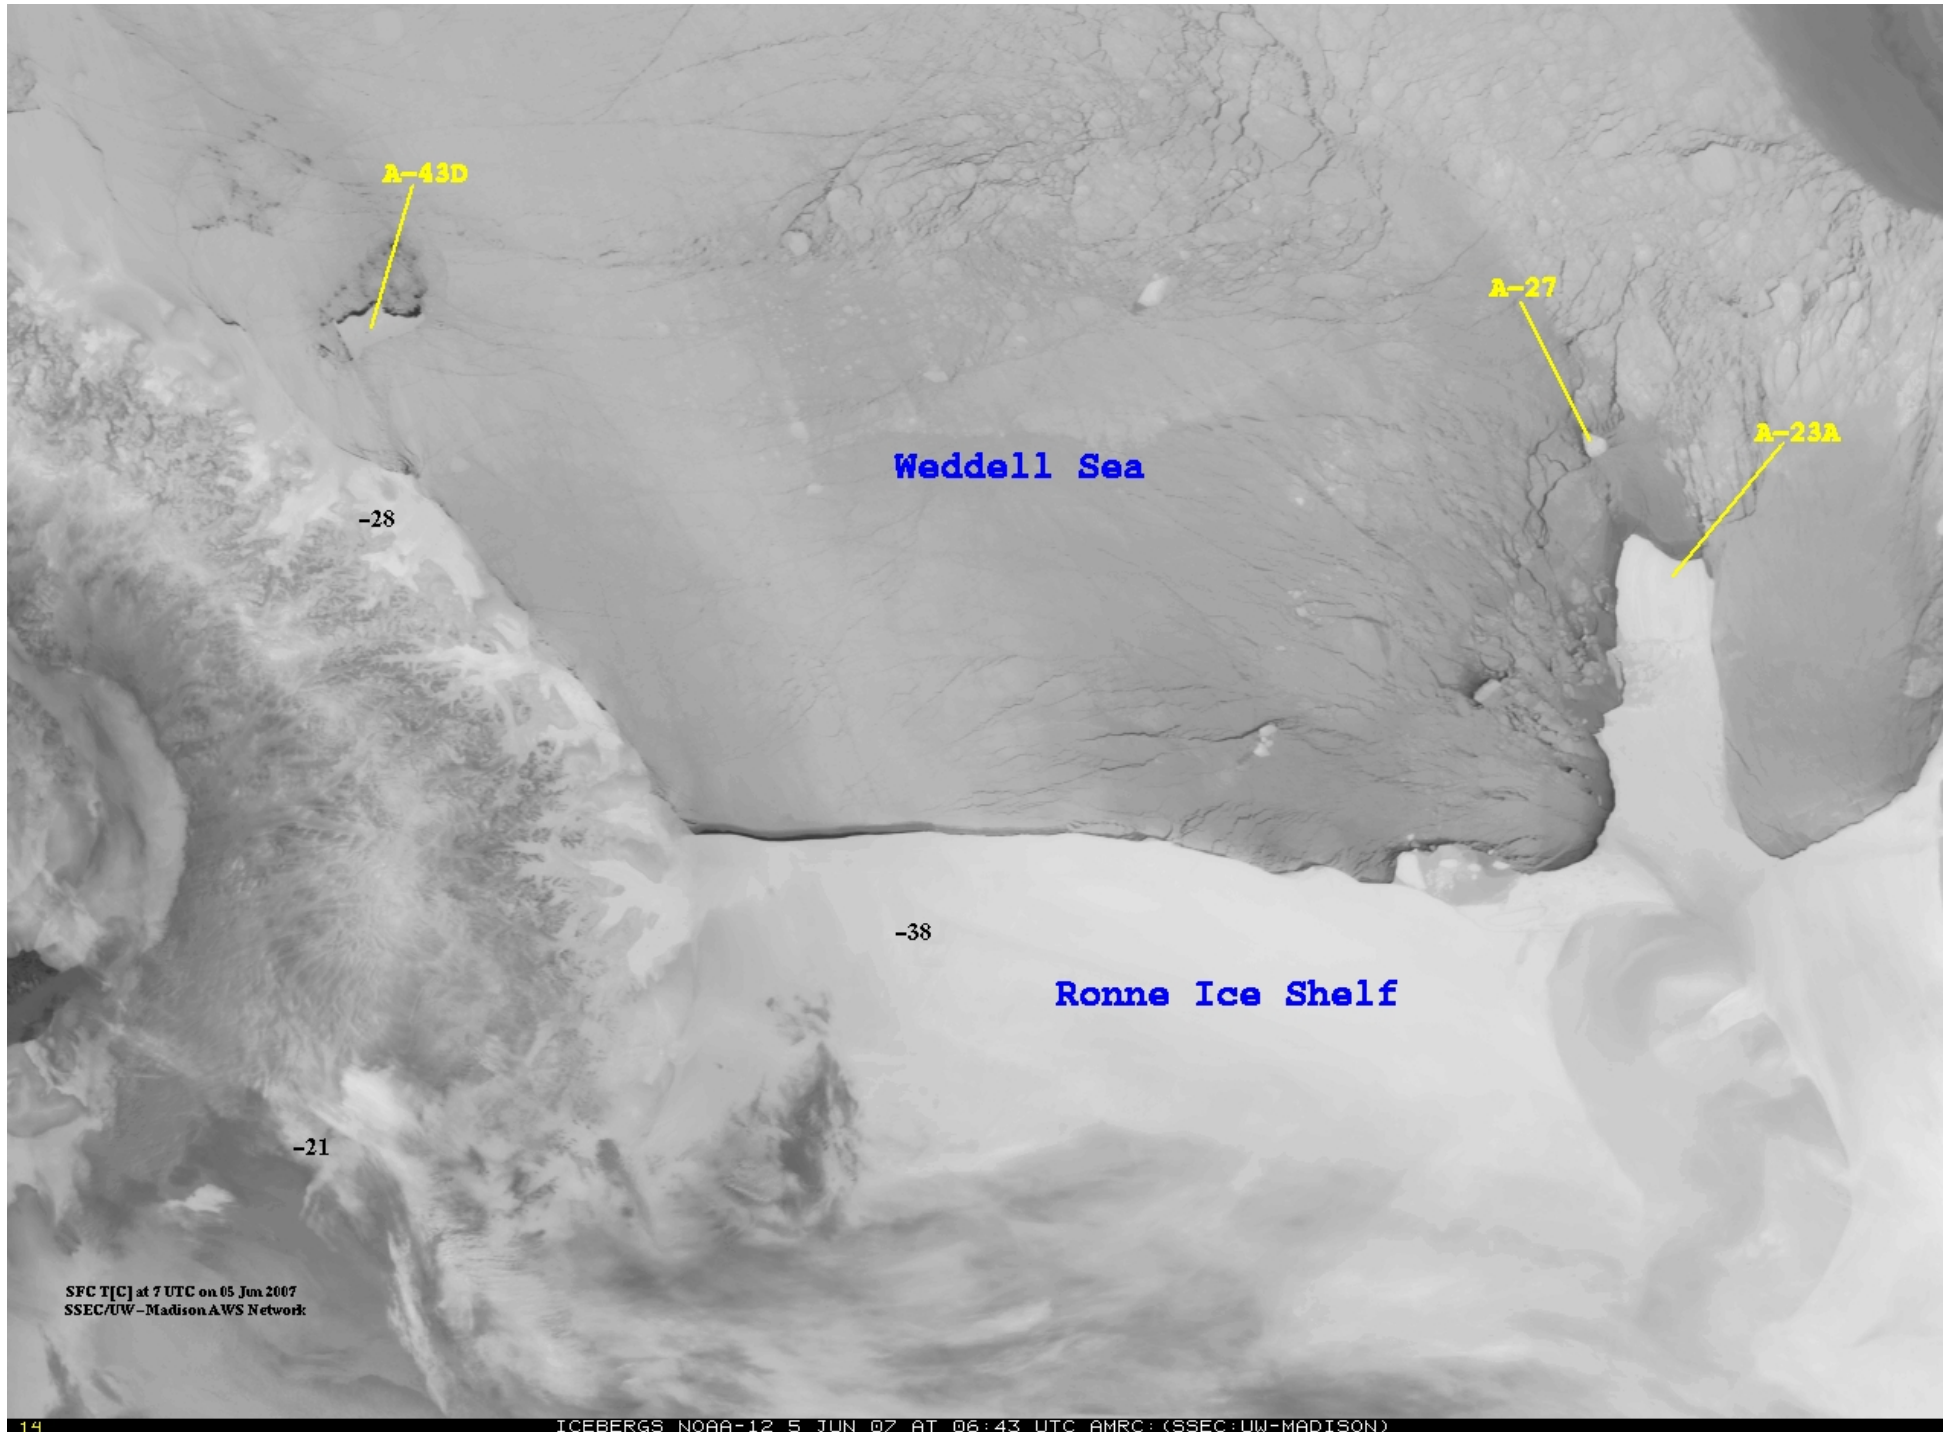

SFC T[C] at 7 UTC on 05 Jun 2007
SSEC/UW-Madison AWS Network