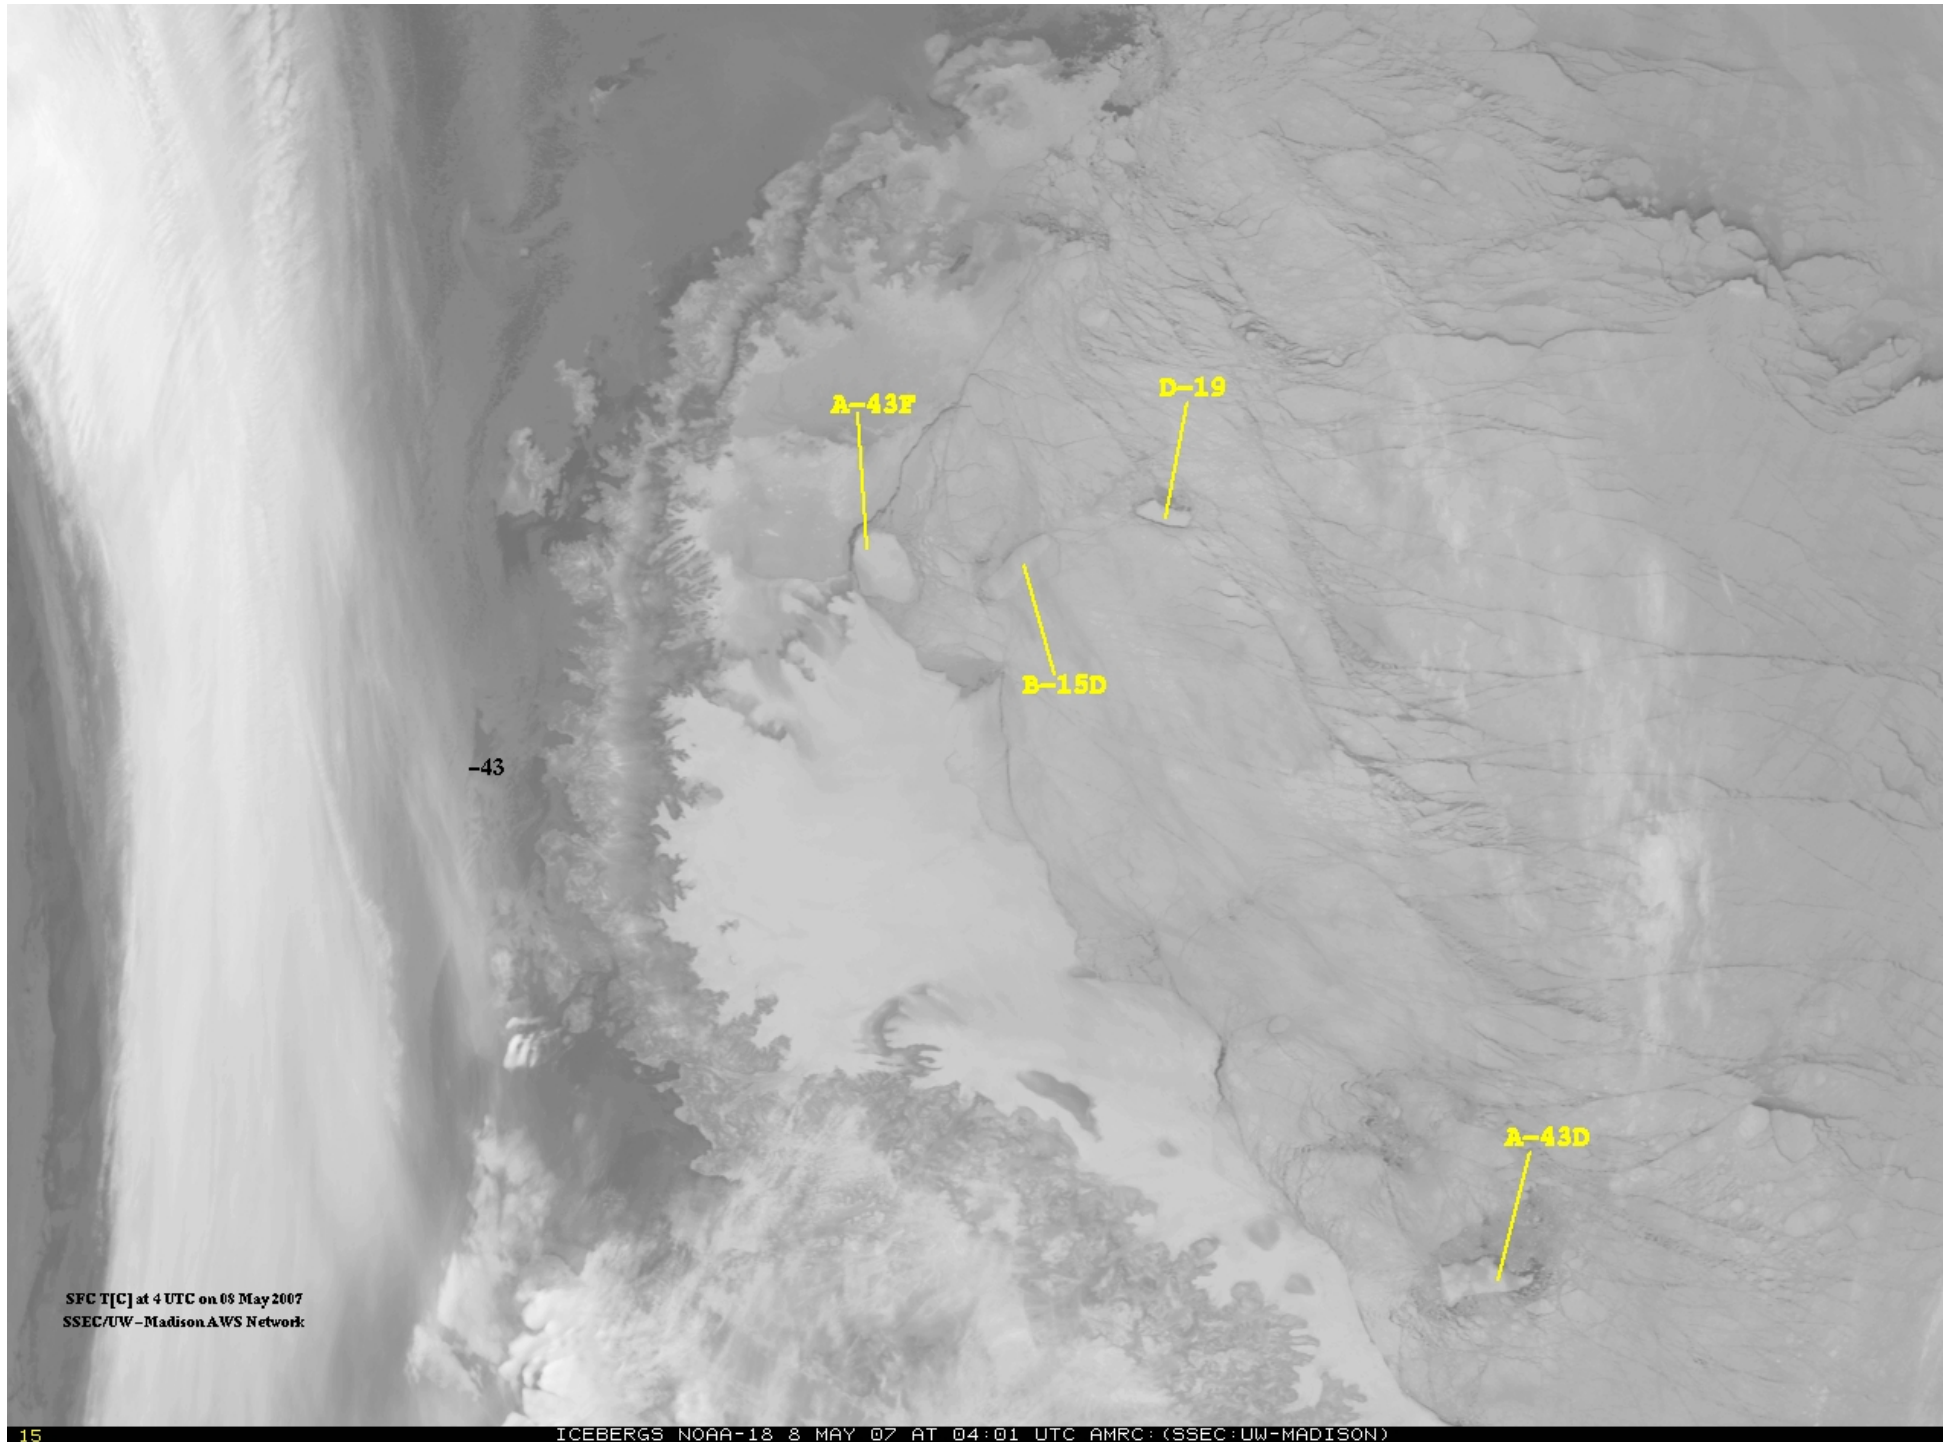

-14

-17

Ross Ice Shelf

-22

SFC T[C] at 19 UTC on 06 Apr 2007  
SSEC/UW-Madison AWS Network

SFC T[C] at 17 UTC on 19 Jul 2006  
SSEC/UW-Madison AWS Network

SFC T[C] at 22 UTC on 03 Sep 2006  
SSEC/UV-Madison AWS Network

SFC T[C] at 14 UTC on 19 Sep 2006  
SSEC/UW-Madison AWS Network

18

18

SFC T[C] at 7 UTC on 05 Jun 2007  
SSEC/UW-Madison AWS Network

SFC TIC] at 18 UTC on 20 Dec 2006  
SSEC/UW-Madison AWS Network

SFC T[C] at 4 UTC on 08 May 2007  
SSEC/UW-Madison AWS Network