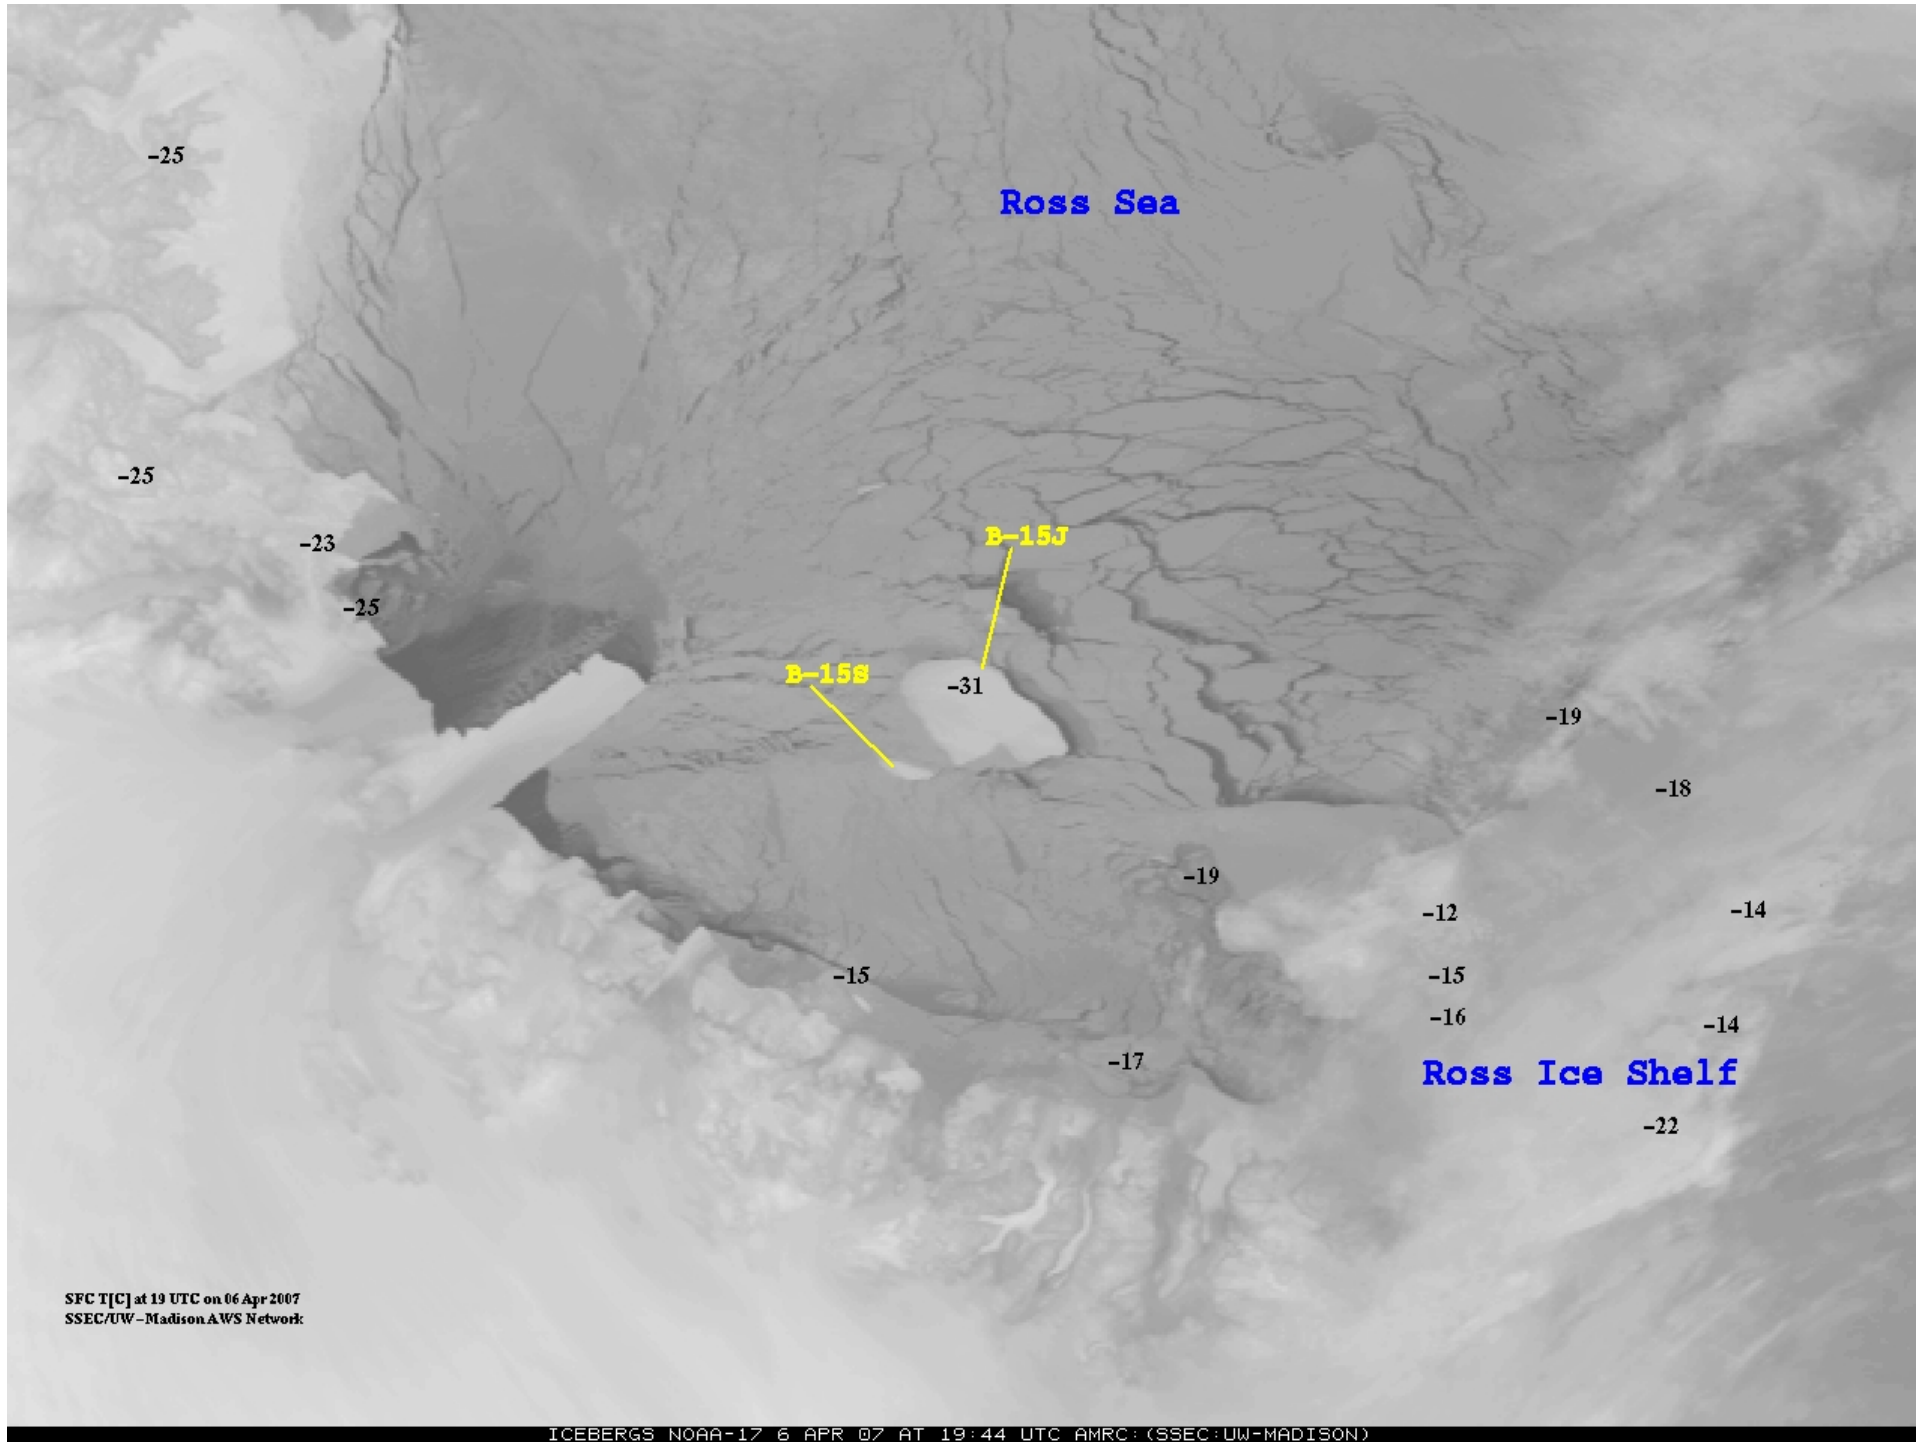

Polar Plateau

Ross Sea

Ross Ice Shelf

SFC T[C] at 12 UTC on 29 Jun 2006  
SSEC/UW-Madison AWS Network

SFC T[C] at 18 UTC on 27 Jul 2006  
SSEC/UW - Madison AWS Network

SFC T[C] at 12 UTC on 01 Nov 2006  
SSEC/UW-MadisonAWS Network

SFC T[C] at 12 UTC on 13 Nov 2006  
SSEC/UW-Madison AWS Network

SFC T[C] at 16 UTC on 07 Dec 2006  
SSEC/UW-Madison AWS Network

SFC I[C] at 7 UTC on 01 Feb 2007  
SSEC/UW-Madison AWS Network

SFC T[C] at 19 UTC on 05 Feb 2007  
SSEC/UW-Madison AWS Network

-25

Ross Sea

-25

-23

-25

B-15J

B-15B

-31

-14

-17

Ross Ice Shelf

-22

SFC T[C] at 19 UTC on 06 Apr 2007  
SSEC/UW-Madison AWS Network

SFC T[C] at 17 UTC on 19 Jul 2006  
SSEC/UW-Madison AWS Network

SFC T[C] at 22 UTC on 03 Sep 2006  
SSEC/UV-Madison AWS Network